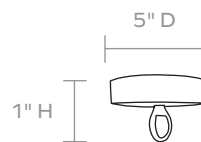

LUNETTE

Dazzling discs of striated kabibe shell are encased in metal and beautifully connected into a drum silhouette, creating the mod yet natural look of our Lunette. Light beautifully illuminates the neutrally hued material for a chandelier whose appeal changes from day to night.

MATERIALS

Shell/Metal

DIMENSIONS

27"Dia x 16"H

CANOPY DIMENSIONS

5"Dia x 1"H

NUMBER OF BULBS

5

BULB TYPE

Type B - E12, Incandescent, 40 Watt max.

UL/CUL CERTIFIED

Yes /Yes

CORD COLOR

Clear

CORD LENGTH

0"

MAXIMUM CHAIN LENGTH

35"

SEMI-FLUSH MOUNT OVERALL HEIGHT

18"

WEIGHT

34 lbs

DAMP LOCATION APPROVED

Yes

FINISH

Kabibe/Silver

Canopy