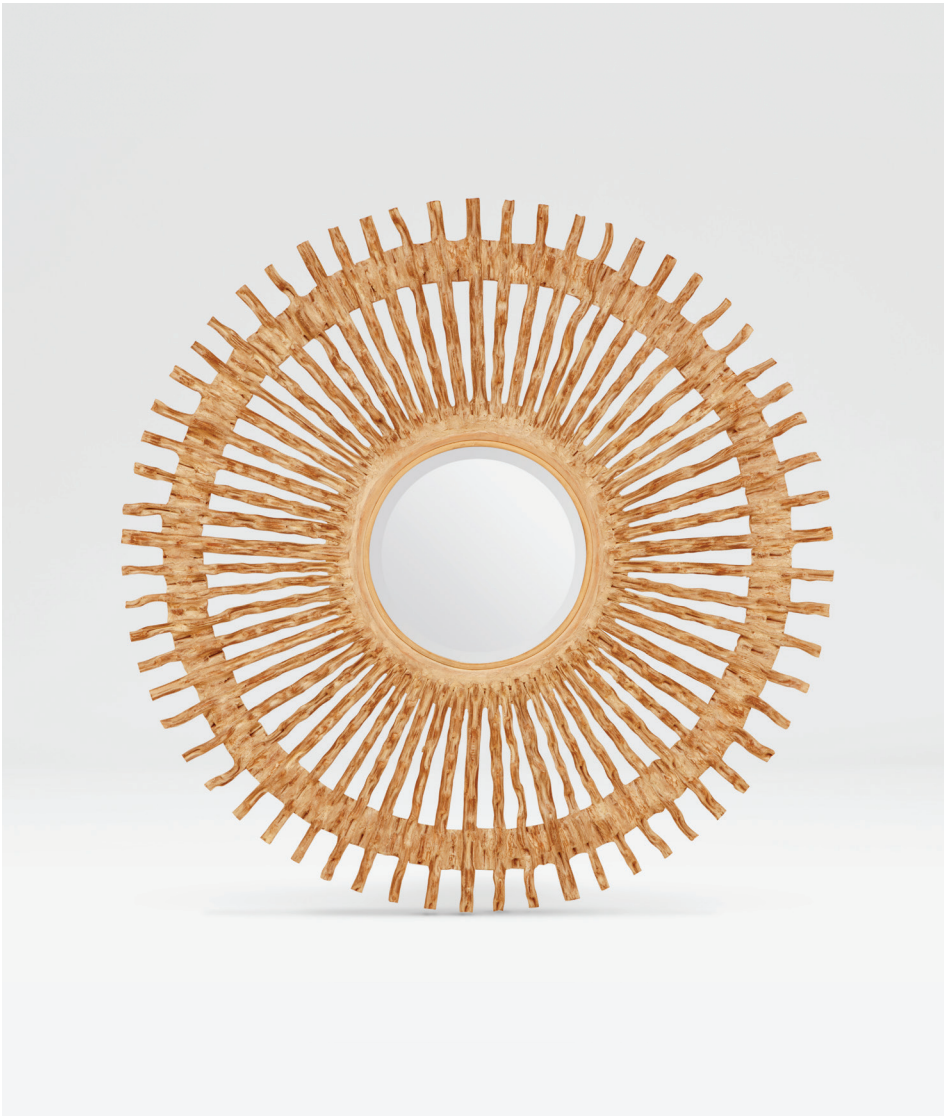

MAHAULT

Dried vines create the airy frame of the graphic Mahault. With a circular base that evokes the look of a wheel, the wavy "spokes" create lots of motion, increased by the glimpses of wall that show through the piece's negative space.

MATERIAL

Driftwood*

DIMENSIONS

50" Dia

Outer Profile: 2"

REFLECTION AREA

15" Dia

TYPE OF HARDWARE

D Ring

WEIGHT

24lbs

MIRROR TYPE

Normal

**Natural variations in this material may occur.*

FINISHES

Distressed Gold

Whitewashed

50" Dia