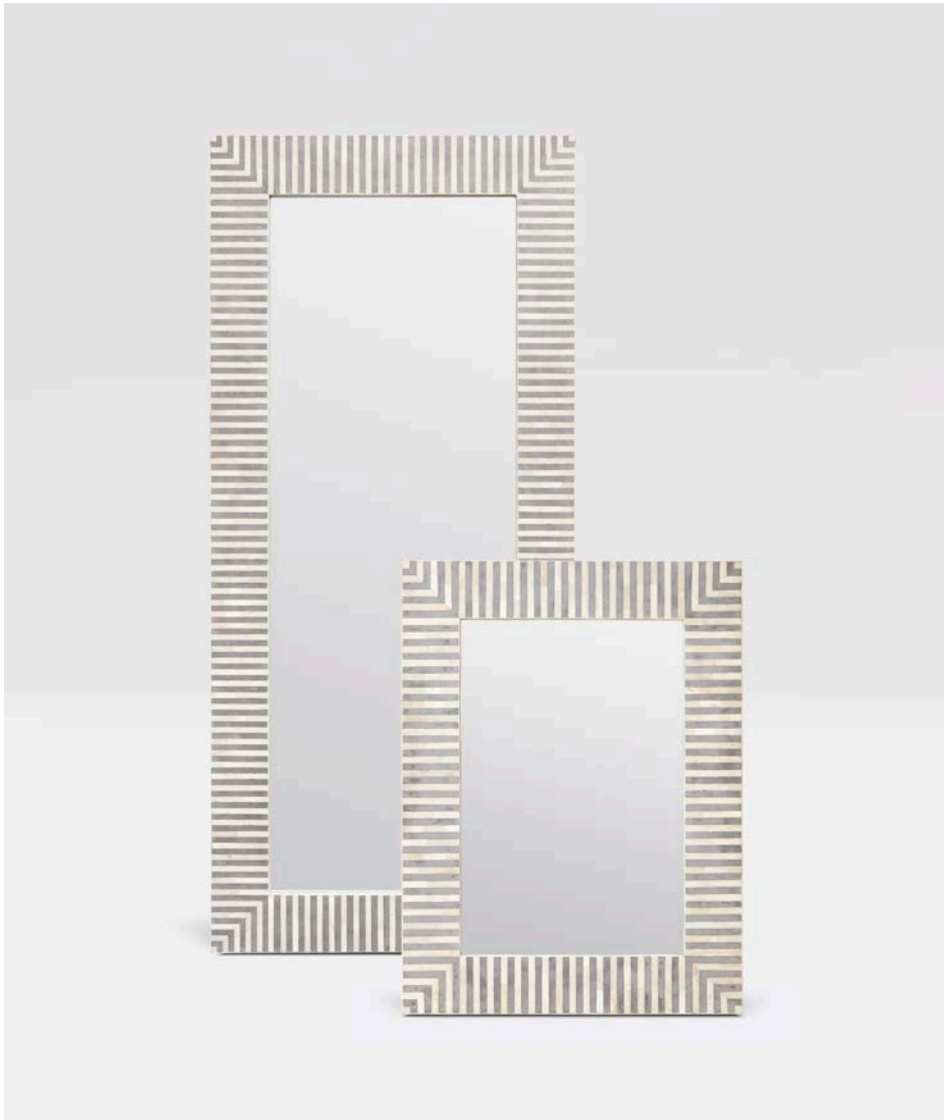

MALENA MIRROR

Natural bone is paired with gray resin, creating a graphic look. Each hand-set Malena is an individual work of art.

MATERIALS

Bone*/Resin

DIMENSIONS

A. 30"W x 40"H
B. 32"W x 72"H
Outer Profile: 1.25"

REFLECTION AREA

A. 20"W x 30"H
B. 22"W x 62"H

TYPE OF HARDWARE

D Ring

Our mirrors are designed to be hung by a professional, usually by wire. Actual hanging specifics vary on a case by case basis and depend on several variables, including the mirror weight and wall type. Incorrect hanging can result in damage to the mirror or the wall. Made Goods is not responsible for damage due to incorrect hanging of our pieces.

HANGING ORIENTATION

Portrait/Landscape

WEIGHT

A. 28 lbs
B. 65 lbs

MIRROR TYPE

Normal

**Natural variations in this material may occur.*

FINISHES

White/Gray

Natural/Natural