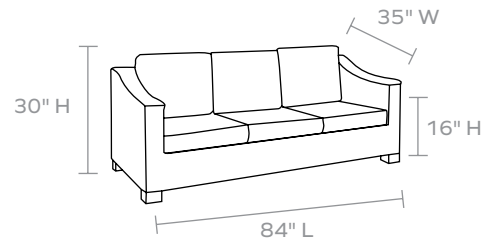

MATERIAL

Faux Wicker

DIMENSIONS

Overall: 84"L x 35"W x 30"H

Arm Height: 25.5"

Seat Depth: 29"

Seat Height: 16"

Seat Height (without cushion): 12"

WEIGHT

n/a

This item is handcrafted and may show slight variation in size from one piece to another.

In-stock upholstered pieces have a 6 week lead time.

**Not suitable for freezing temperatures*

FINISH

Weathered Umber

FABRIC WIDTH	FABRIC REPEAT						
54"	Plain < 1"	1" - 6"	7" - 14"	15" - 20"	21" - 27"	28" - 36"	Full Width Centered
	0%	15%	30%	35%	40%	45%	100%