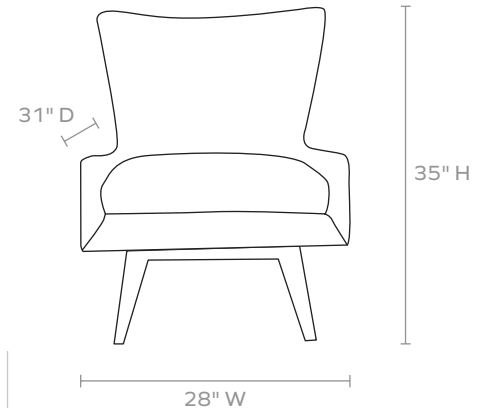

**BUILD IT
YOUR WAY**
EXPLORE OUR
FABRIC OPTIONS

MARKELL

Low-slung swivel chair with oak legs. Your choice of upholstery.

MATERIAL

Oak

DIMENSIONS

28"W x 31"D x 35"H

Seat Height: 19"

Seat Depth: 22"

Seat Height (without upholstery): 15"

UPHOLSTERY INFORMATION

Types of Fabric: Can be upholstered with our fabric/leather options or COM/COL.

COM YARDAGE REQUIREMENT

Solid: Requires 4 Yards

Pattern: Yardage amount may vary depending on pattern orientation and pattern repeat. Please call for quote.

WEIGHT

48 lbs

This item is handcrafted and may show slight variation in size from one piece to another.

In-stock upholstered pieces have a 6 week lead time.

BASE FINISH

Cerused White

FABRIC WIDTH	FABRIC REPEAT						
	Plain < 1"	1" - 6"	7" - 14"	15" - 20"	21" - 27"	28" - 36"	Full Width Centered
54"	0%	15%	30%	35%	40%	45%	100%