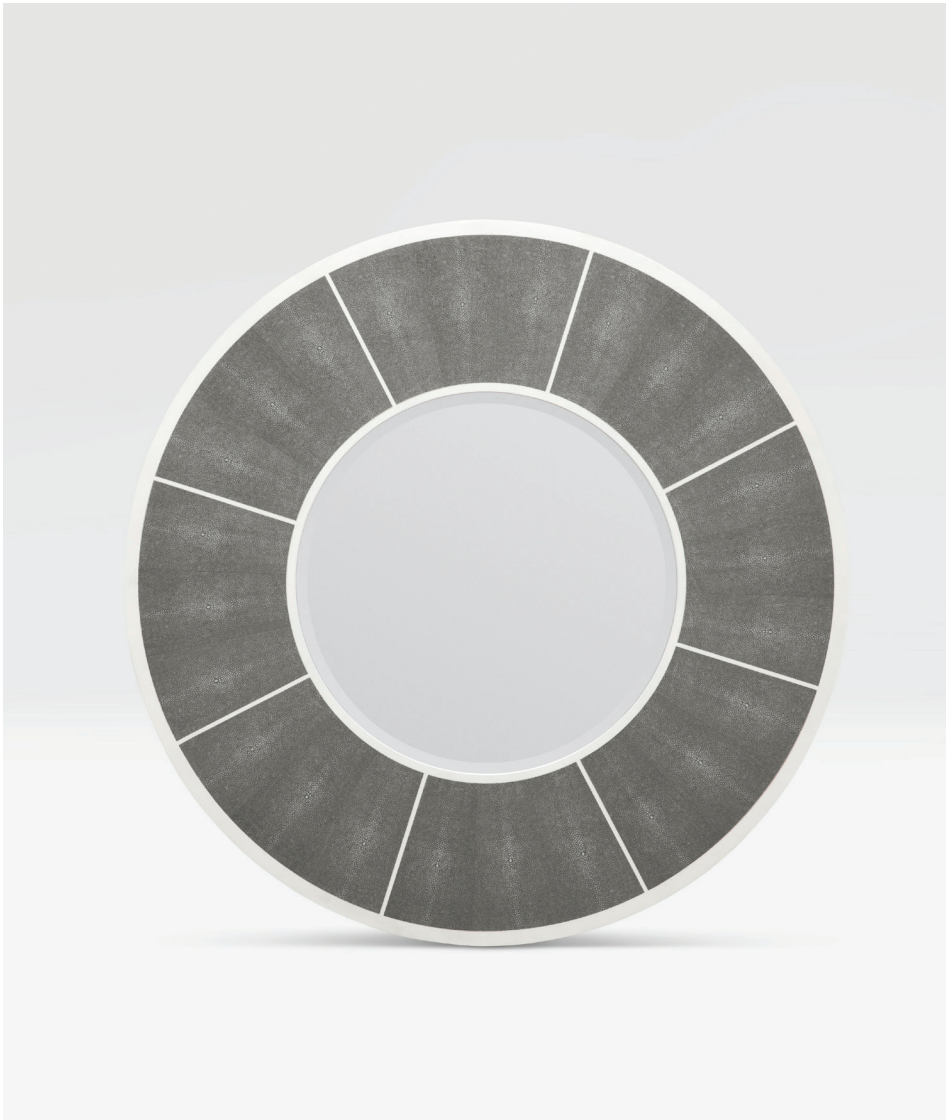

MEREDITH

Our luxurious faux shagreen gets the modern treatment with our Meredith. A simple circular shape, white borders and bone-like resin "spokes" give this mirror a clean, fresh look.

MATERIAL

Realistic Faux Shagreen

DIMENSIONS

38" Dia
Outer Profile: 2"

REFLECTION AREA

19" Dia

TYPE OF HARDWARE

D Ring

HANGING ORIENTATION

Portrait

WEIGHT

27lbs

MIRROR TYPE

Beveled

FINISHES

Cool Gray

Dark Mushroom

Sand

38" Dia