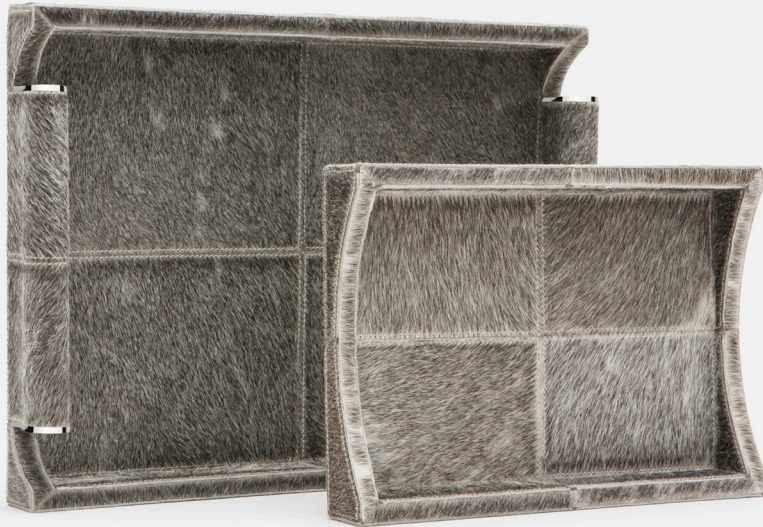

NATE TRAY SET

Gray hair-on-hide with silver detailing or cream full-grain leather and white hair-on-hide with brass detailing features unique, decorative handles. Available in two standard tray proportions as well as a longer, narrow tray size perfect for consoles and vanities.

DIMENSIONS

A. 12" L x 8" W x 1.5" H

B. 16.5" L x 12" W x 2" H

SOLD AS

Set of 2

**Natural variation to be expected.*

FINISHES & MATERIALS

Cream Full-Grain Leather*

Gray Hair-On-Hide*

Natural White Hair-On-Hide*