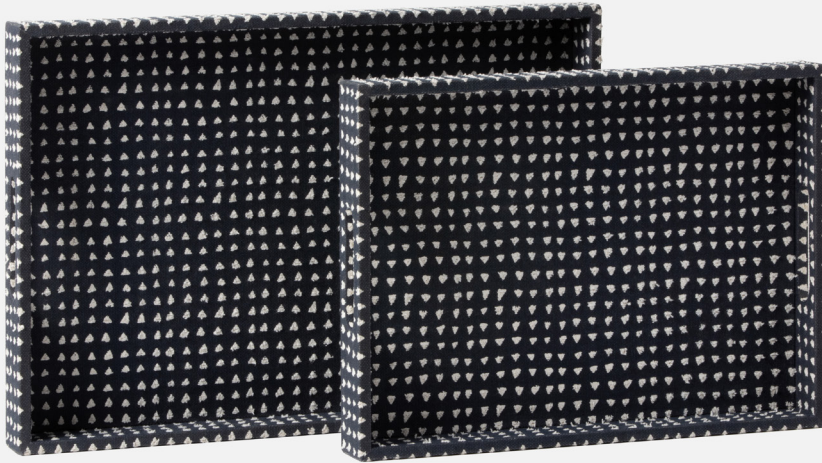

NEWMAN TRAY SET

Distressed navy canvas is punctuated with textural white dots on this set of casual trays.

MATERIAL

Distressed Canvas

DIMENSIONS

A. 16"L x 12"W x 2"H

B. 20"L x 14"W x 2"H

SOLD AS

Set of 2

WEIGHT

A. lbs

B. lbs