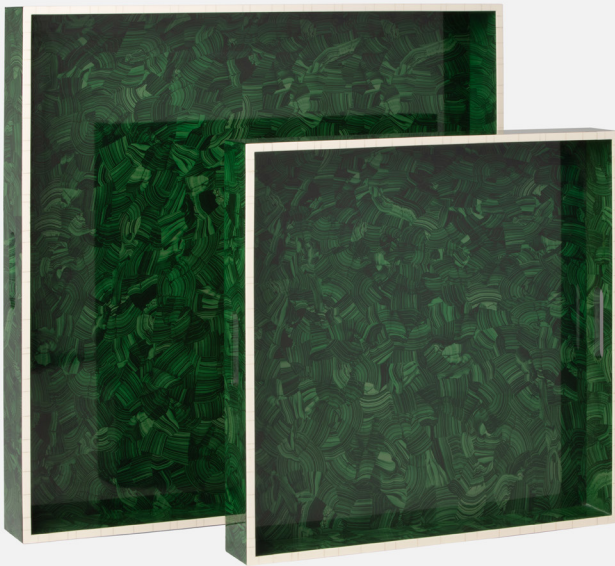

NIKOLAI

Faux malachite and bone has never looked so opulent than in our oversized Nikolai trays.

MATERIAL

Faux Malachite/Faux Bone

DIMENSIONS

A. 18.5"L x 18.5"W x 3"H

B. 24"L x 24"W x 3.5"H

SOLD AS

Set of 2

WEIGHT

A. 1lbs

B. 8lbs

FINISH

High Gloss/White