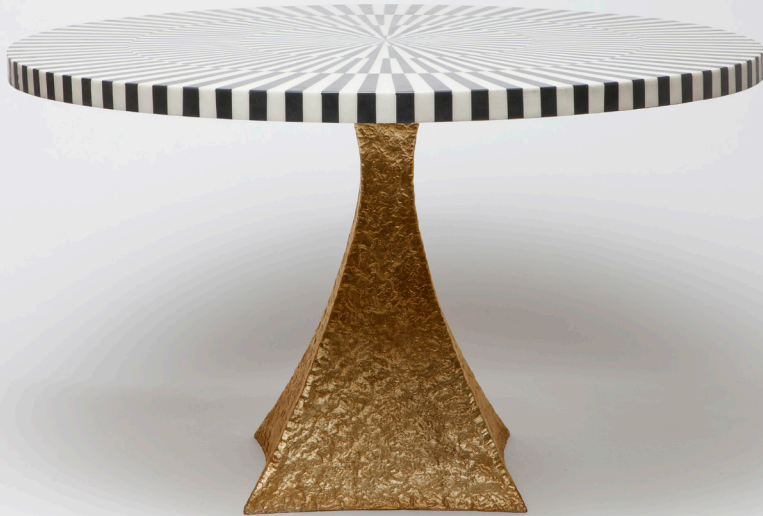

**BUILD IT
YOUR WAY**
EXPLORE OUR
TABLE TOP OPTIONS

NOOR ROUND DINING TABLE

Elegance and ease define this table base. The tapered aluminum of the Noor is heavily hammered by hand; and its pyramid-esque shape adds an airy feel, allowing for comfortable seating for parties intimate and large.

MATERIAL

Iron

DIMENSIONS

- A. 48" Dia x 30"H
- B. 54" Dia x 30"H
- C. 60" Dia x 30"H
- D. 72" Dia x 30"H

LEG CLEARANCE

- A. 23"
- B. 23"
- C. 36"
- D. 37"

TABLE SEATS

- A. 4
- B. 4
- C. 6
- D. 8

This item is handcrafted and may show slight variation in size from one piece to another.

FINISHES

Bumpy Black

Bumpy Cool Gold

Bumpy Cool Silver