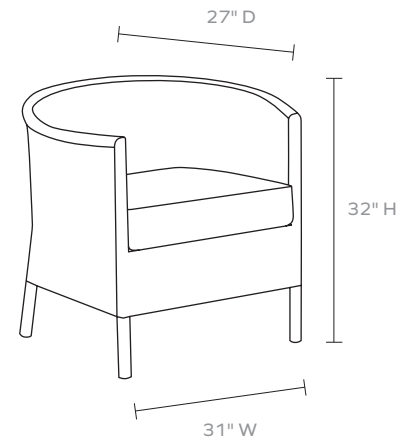

OAKLYN

Embrace the warmth of our Oaklyn lounge-chair's wide, curving arms and tobacco-brown woven inya rattan tub-style frame.

MATERIAL

Rattan

DIMENSIONS

31"W x 27"D x 32"H

Seat Depth: 21.25"

Seat Height: 18.75"

Cushion height may vary from 1/2 to 1 inch

WEIGHT

22lbs

This item is handcrafted and may show slight variation in size from one piece to another.

FINISH

Brown

FABRIC WIDTH	FABRIC REPEAT						
	Plain < 1"	1" - 6"	7" - 14"	15" - 20"	21" - 27"	28" - 36"	Full Width Centered
54"	0%	15%	30%	35%	40%	45%	100%