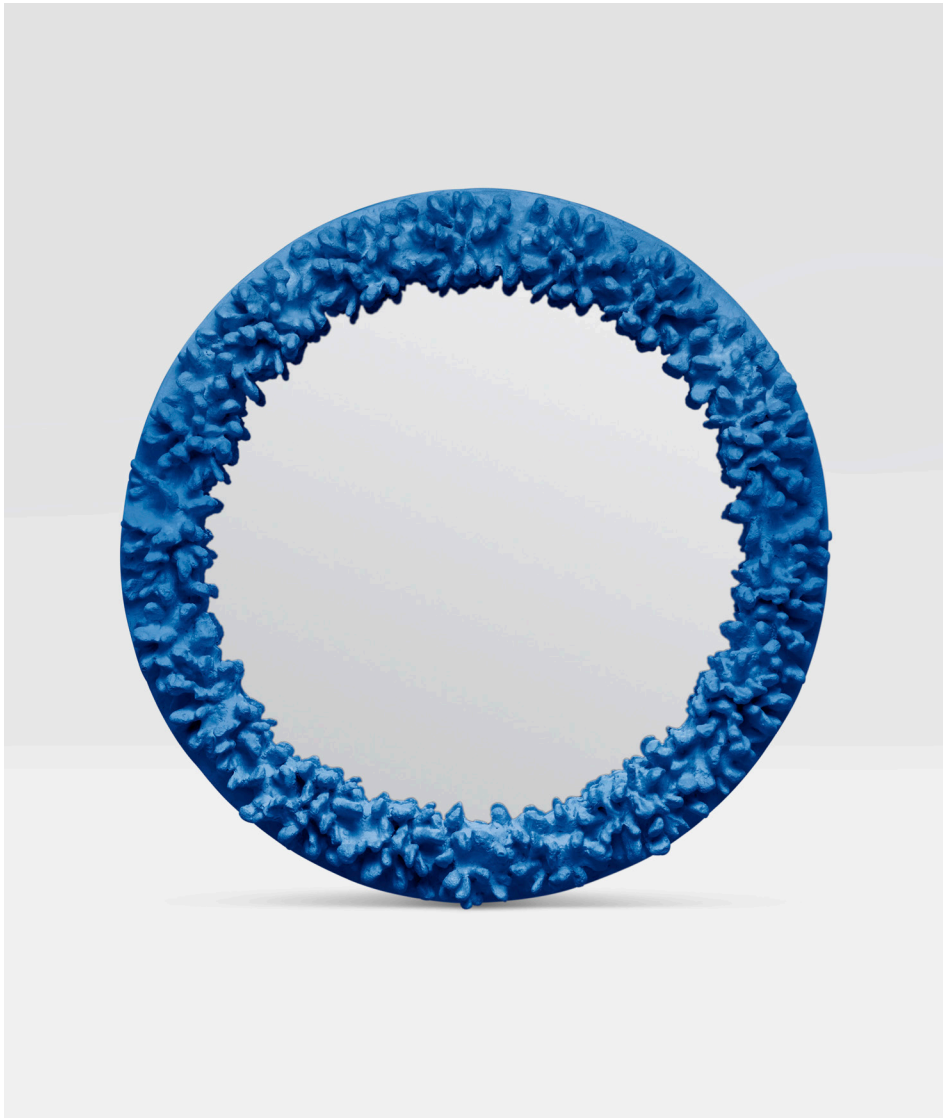

OPHELIA

The Ophelia's cast-plaster frame has the look and feel of real branch coral. Each mirror boasts eye-catching variation and depth, making it a bold and textural showpiece in coral white or coral blue.

MATERIAL

Faux Coral

DIMENSIONS

A. 32"D

B. 38"D

Outer Profile: 5"

REFLECTION AREA

A. 22"D

B. 26"D

TYPE OF HARDWARE

D Ring

Our mirrors are designed to be hung by a professional, usually by wire. Actual hanging specifics vary on a case by case basis and depend on several variables, including the mirror weight and wall type. Incorrect hanging can result in damage to the mirror or the wall. Made Goods is not responsible for damage due to incorrect hanging of our pieces.

HANGING ORIENTATION

Portrait

WEIGHT

A. 38lbs

B. 58lbs

MIRROR TYPE

Normal

FINISH