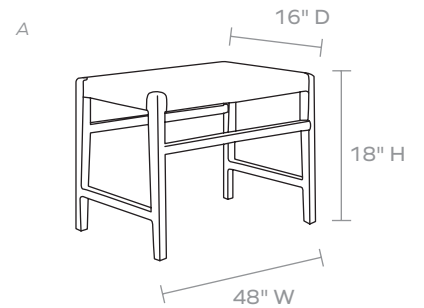

**BUILD IT
YOUR WAY**
EXPLORE OUR
FABRIC OPTIONS

PERCY BENCH

Exquisite woven full-grain leather paired with polished teak wood make our Percy a refined and sturdy bar stool, counter stool, and bench.

MATERIAL

Full-Grain Leather/Mindi Wood

DIMENSIONS

A. 24"W x 16"D x 18"H

B. 48"W x 16"D x 18"H

C. 64"W x 16"D x 18"H

Seat Depth: 16"

Seat Height: 18"

WEIGHT

Chestnut/Dark Stain

A. 10 lbs

B. 18 lbs

C. 22 lbs

Tan/Natural

A. 8 lbs

B. 15 lbs

C. 17 lbs

This item is handcrafted and may show slight variation in size from one piece to another.

FINISH