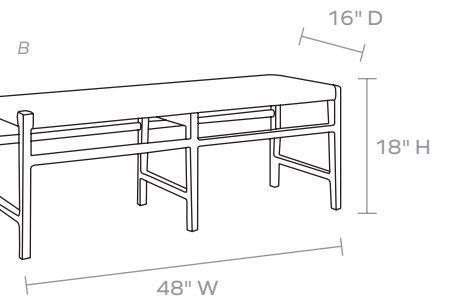

**BUILD IT
YOUR WAY**
EXPLORE OUR
FABRIC OPTIONS

PERCY BENCH

Exquisite woven full-grain leather paired with polished teak wood make our Percy a refined and sturdy bar stool, counter stool, and bench.

MATERIAL

Full-Grain Leather/Mindi Wood

DIMENSIONS

A. 24"W x 16"D x 18"H

B. 48"W x 16"D x 18"H

C. 64"W x 16"D x 18"H

Seat Depth: 16"

Seat Height: 18"

WEIGHT

Chestnut/Dark Stain

A. 10 lbs

B. 18 lbs

C. 22 lbs

Tan/Natural

A. 8 lbs

B. 15 lbs

C. 17 lbs

This item is handcrafted and may show slight variation in size from one piece to another.

FINISH