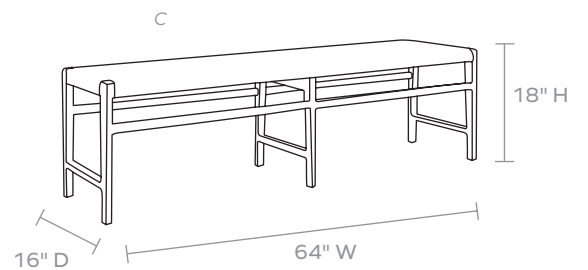

**BUILD IT
YOUR WAY**
EXPLORE OUR
FABRIC OPTIONS

PERCY BENCH

Exquisite woven full-grain leather paired with polished teak wood make our Percy a refined and sturdy bar stool, counter stool, and bench.

MATERIAL

Full-Grain Leather/Mindi Wood

DIMENSIONS

A. 24"W x 16"D x 18"H

B. 48"W x 16"D x 18"H

C. 64"W x 16"D x 18"H

Seat Depth: 16"

Seat Height: 18"

WEIGHT

Chestnut/Dark Stain

A. 10 lbs

B. 18 lbs

C. 22 lbs

Tan/Natural

A. 8 lbs

B. 15 lbs

C. 17 lbs

This item is handcrafted and may show slight variation in size from one piece to another.

FINISH