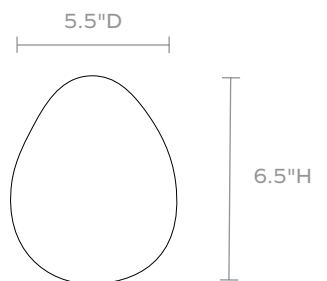

QUINBY

The beauty of buri seeds is captured in this egg-shaped resin sculpture set, polished and petite in three sizes for the right touch of elegance.

MATERIAL

Resin

DIMENSIONS

- A. 4.5"D x 9"H
- B. 5.5"D x 6.5"H
- C. 6"D x 9"H

SOLD AS

Set of 3

WEIGHT

lbs