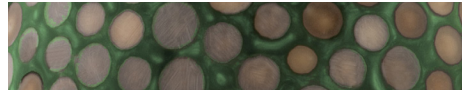

QUINBY

The beauty of buri seeds is captured in this egg-shaped resin sculpture set, polished and petite in three sizes for the right touch of elegance.

MATERIAL

Resin

DIMENSIONS

- A. 4.5"D x 9"H
- B. 5.5"D x 6.5"H
- C. 6"D x 9"H

SOLD AS

Set of 3

WEIGHT

lbs

FINISH

Brown/Buri Seeds

Green/Buri Seeds