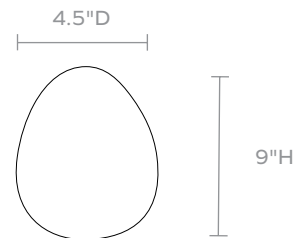

QUINBY

The beauty of buri seeds is captured in this egg-shaped resin sculpture set, polished and petite in three sizes for the right touch of elegance.

MATERIAL

Resin

DIMENSIONS

- A. 4.5"D x 9"H
- B. 5.5"D x 6.5"H
- C. 6"D x 9"H

SOLD AS

Set of 3

WEIGHT

lbs