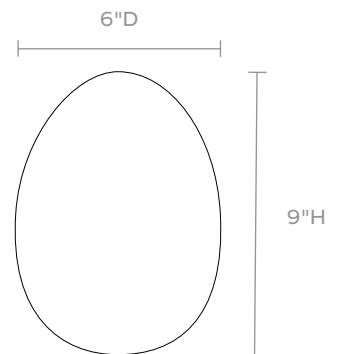

QUINBY

The beauty of buri seeds is captured in this egg-shaped resin sculpture set, polished and petite in three sizes for the right touch of elegance.

MATERIAL

Resin

DIMENSIONS

- A. 4.5"D x 9"H
- B. 5.5"D x 6.5"H
- C. 6"D x 9"H

SOLD AS

Set of 3

WEIGHT

lbs

FINISH