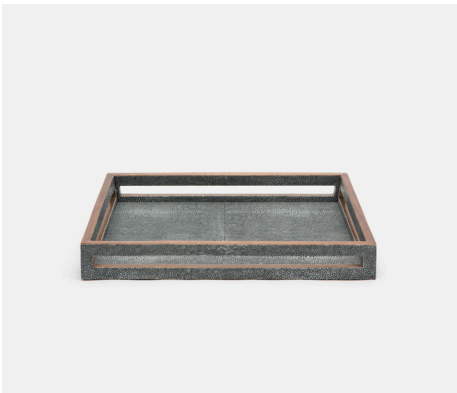

RADLEY

Long, narrow tray—perfect for a console or vanity—finished in our faux shagreen with open-sided, wood-trimmed handles, creating an airy look.

MATERIALS

Realistic Faux Shagreen/Veneer

DIMENSIONS

A. 14" L x 8" W x 2" H

B. 22" L x 10" W x 2" H

SOLD AS

Set of 2

FINISHES

Cool Gray/Walnut

Sand/Sycamore