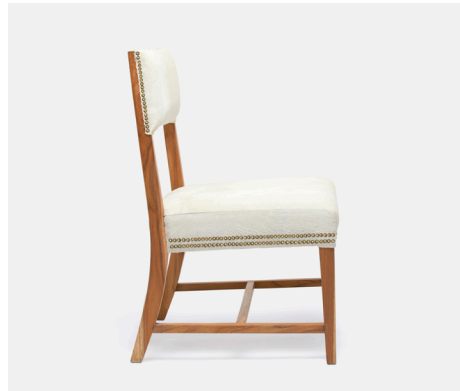

ROCHE LOUNGE CHAIR

Unexpected details give this traditional-looking lounge chair its charm. Unpainted wood pairs well with hair-on-hide for a striking contrast in natural materials. An oversized seat gives the Roche a chunky look; rows of hand placed studs around the base and chair back add an industrial flair.

MATERIALS

Hair-On-Hide/Teak*

DIMENSIONS

Overall: 24"W x 23"D x 34"H

Seat Depth: 20"

Seat Height: 17"

Seat Height (without upholstery): 5"

Cushion height may vary from 1/2 to 1 inch

This item is handcrafted and may show slight variation in size from one piece to another.

*Natural variation to be expected.

FINISHES