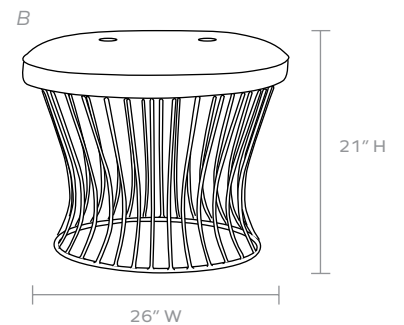

**BUILD IT
YOUR WAY**
EXPLORE OUR
FABRIC OPTIONS

RODERIC

The Roderic's wire frame design gives the stool base an open feel. Available in both oval and round shapes, and two metalized finishes.

MATERIAL

Wire Iron

DIMENSIONS

A. 19" Dia x 19"H

B. 26"W x 18"D x 21"H

Cushion height may vary from 1/2 to 1 inch

UPHOLSTERY INFORMATION

Types of Fabric: Can be upholstered with our fabric/leather options* or COM/COL.

COM YARDAGE REQUIREMENT

Solid: Requires 2 Yards

Pattern: Yardage amount may vary depending on pattern orientation and pattern repeat. Please call for quote.

WEIGHT

A. 19 lbs

B. 20 lbs

This item is handcrafted and may show slight variation in size from one piece to another.

In-stock upholstered pieces have a 6 week lead time.

**Not available with Aras or Liard fabric options.*

FINISHES

Gold

Silver

FABRIC WIDTH

FABRIC REPEAT

FABRIC WIDTH	Plain < 1"	1" - 6"	7" - 14"	15" - 20"	21" - 27"	28" - 36"	Full Width Centered
54"	0%	15%	30%	35%	40%	45%	100%