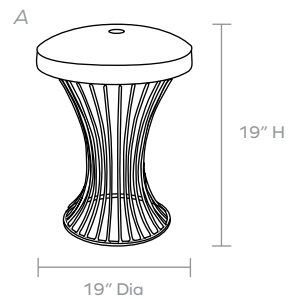

**BUILD IT
YOUR WAY**
EXPLORE OUR
FABRIC OPTIONS

RODERIC

The Roderic's wire frame design gives the stool base an open feel. Available in both oval and round shapes, and two metalized finishes.

MATERIAL

Wire Iron

DIMENSIONS

A. 19" Dia x 19"H

B. 26"W x 18"D x 21"H

Cushion height may vary from 1/2 to 1 inch

UPHOLSTERY INFORMATION

Types of Fabric: Can be upholstered with our fabric/leather options* or COM/COL.

COM YARDAGE REQUIREMENT

Solid: Requires 2 Yards

Pattern: Yardage amount may vary depending on pattern orientation and pattern repeat. Please call for quote.

WEIGHT

A. 19 lbs

B. 20 lbs

This item is handcrafted and may show slight variation in size from one piece to another.

In-stock upholstered pieces have a 6 week lead time.

**Not available with Aras or Liard fabric options.*

FINISHES

Gold

Silver

FABRIC WIDTH

FABRIC REPEAT

FABRIC WIDTH	Plain < 1"	1" - 6"	7" - 14"	15" - 20"	21" - 27"	28" - 36"	Full Width Centered
54"	0%	15%	30%	35%	40%	45%	100%