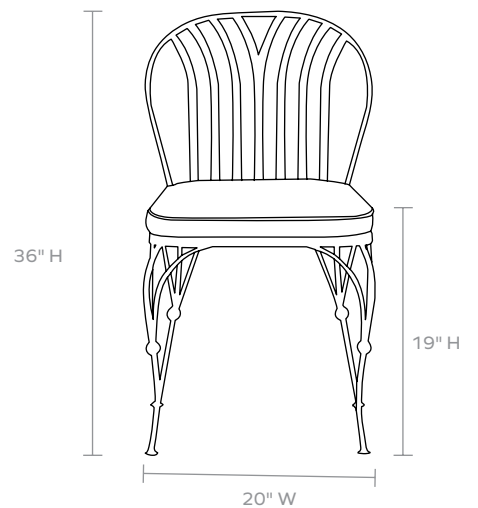

MATERIAL

Metal

DIMENSIONS

Overall: 20"Wx23"Dx36"H

Seat Depth: 18"

Seat Height: 19"

Seat Height (without upholstery): 17"

Cushion height may vary from 1/2 to 1 inch.

WEIGHT

20 lbs

This item is handcrafted and may show slight variation in size from one piece to another.

FINISH

Ash Gray

FABRIC WIDTH	FABRIC REPEAT						
54"	Plain < 1" 0%	1" - 6" 15%	7" - 14" 30%	15" - 20" 35%	21" - 27" 40%	28" - 36" 45%	Full Width Centered 100%