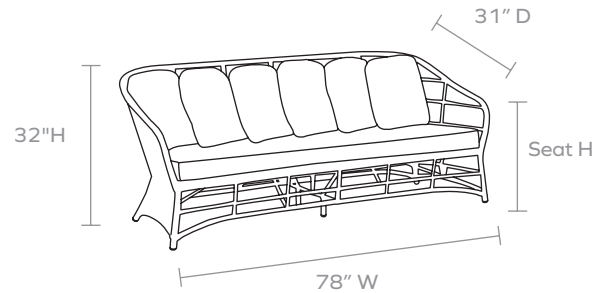

MATERIAL

Twisted Faux Wicker

DIMENSIONS

78"W x 31"D x 32"H

UPHOLSTERY INFORMATION

Types of Fabric: Can be upholstered with our outdoor fabric options or COM/COL

COM YARDAGE REQUIREMENT

Solid: Requires 5 Yard of fabric

Natural

FABRIC WIDTH	FABRIC REPEAT						
	Plain < 1"	1" - 6"	7" - 14"	15" - 20"	21" - 27"	28" - 36"	Full Width Centered
54"	0%	15%	30%	35%	40%	45%	100%