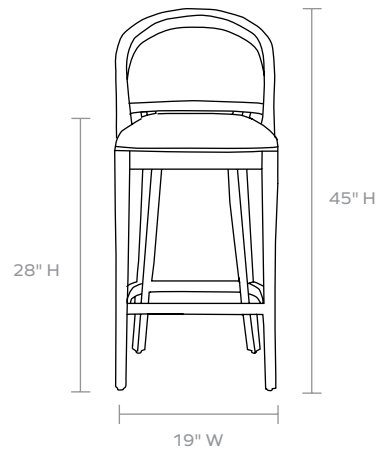

MATERIAL

Mahogany

DIMENSIONS

19"W x 21"D x 45"H

Seat Depth: 19"

Seat Height: 28"

Footrest Height: 10"

Cushion height may vary from 1/2 to 1 inch.

WEIGHT

18 lbs

This item is handcrafted and may show slight variation in size from one piece to another.

**Not available in Aras, Marano, and Jullan.*

FINISHES

Brushed Gray

White Satin

FABRIC WIDTH	FABRIC REPEAT						
54"	Plain < 1" 0%	1" - 6" 15%	7" - 14" 30%	15" - 20" 35%	21" - 27" 40%	28" - 36" 45%	Full Width Centered 100%