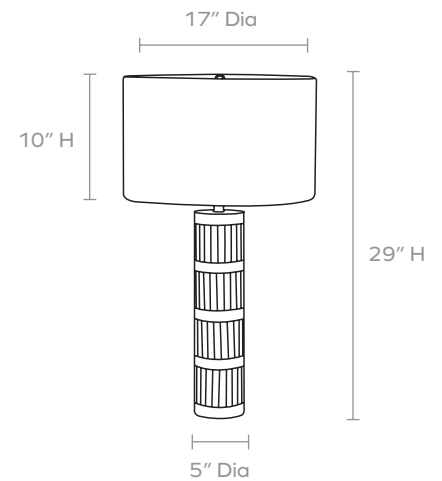

FINISH

Vintage/Gold