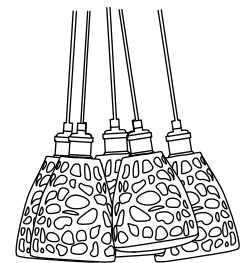

VICENTE

Our Vicente pendant shade—handcrafted in flat white resin—is like suspended sculpture, with abstract, organic cut-outs for light to beam through.

MATERIALS

Resin

DIMENSIONS

7" D x 60" H

18" D x 60" H

24" D x 60" H

Shade: 7" D x 8" H

NUMBER OF BULBS

1 Light, 5 Lights, 9 Lights

BULB TYPE

Type A Incandescent, 40 Watt max.

UL/CUL CERTIFIED

Yes /Yes

CORD COLOR

Black

CORD LENGTH

n/a

WEIGHT

Shade weight: 1.5lbs

HARDWARE & FINISH

Dark Bronze Metal

Brass Metal

Silver Metal

Flat White

5 Lights

18" D

1 Light

7" D

8" H