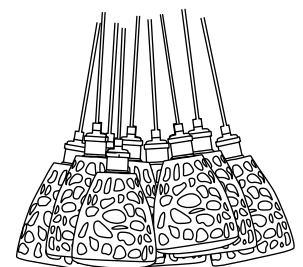

9 Lights

24" D