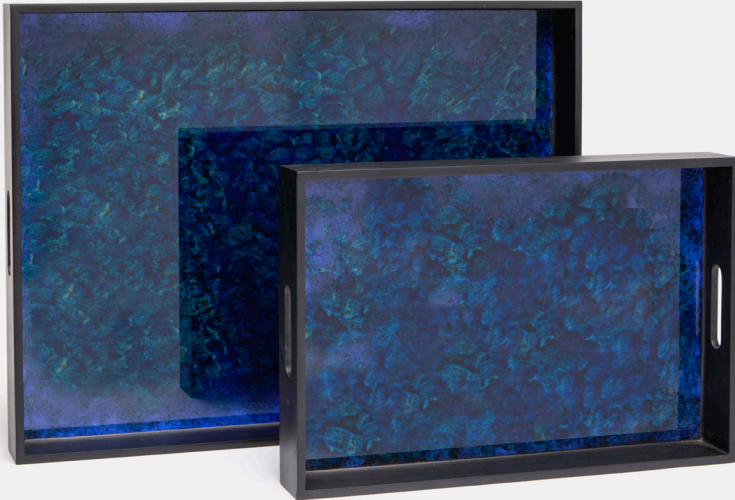

VINSON

Reverse-painted glass creates the Vinson's water-like jewel tones. Each tray is a one-of-a-kind work of art.

MATERIAL

Mirror

DIMENSIONS

A. 18" L x 12" W x 2.5" H

B. 24" L x 18" W x 2.5" H

SOLD AS

Set of 2

FINISH

Sea Blue