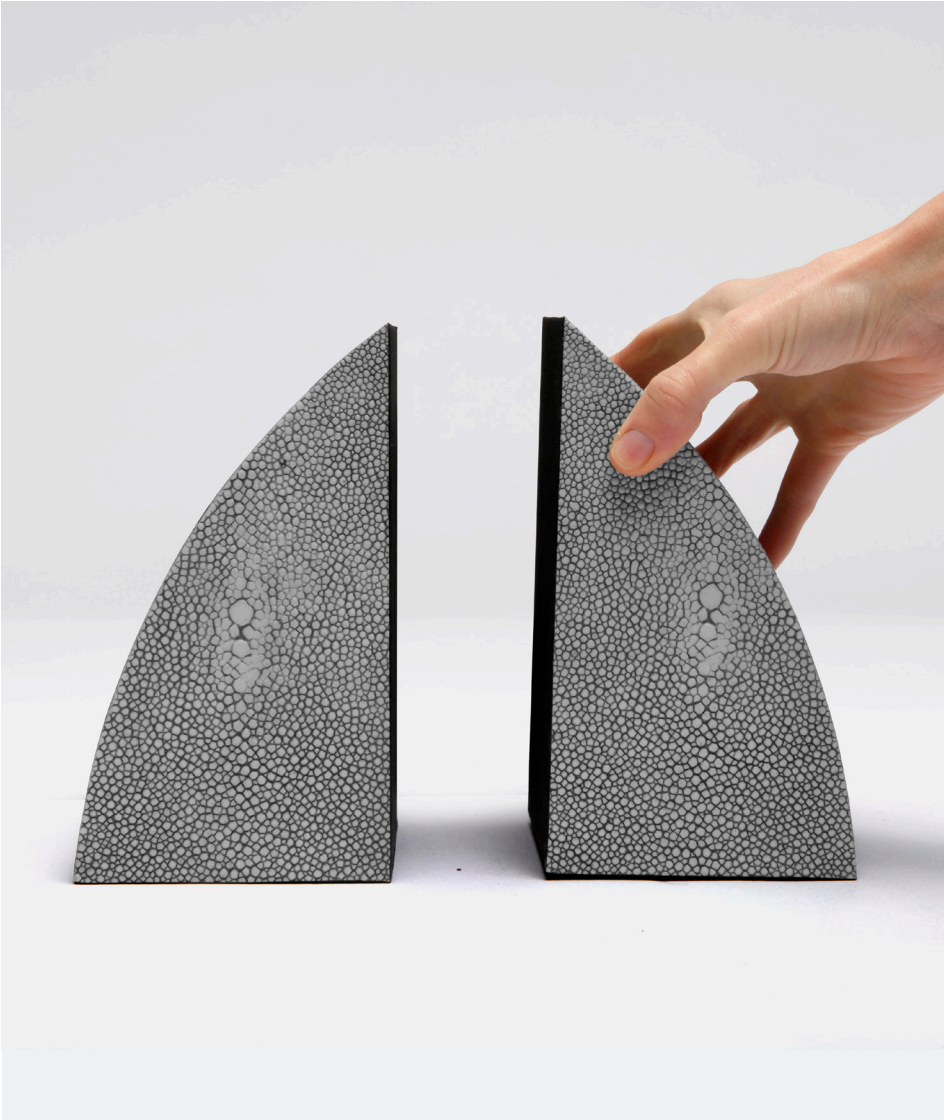

## WORTON

Curved faux shagreen bookends.

**MATERIAL**

Realistic Faux Shagreen

**DIMENSIONS**

4" L x 4" W x 7" H

**SOLD AS**

Set of 2

**FINISH**

Cool Gray

Turquoise