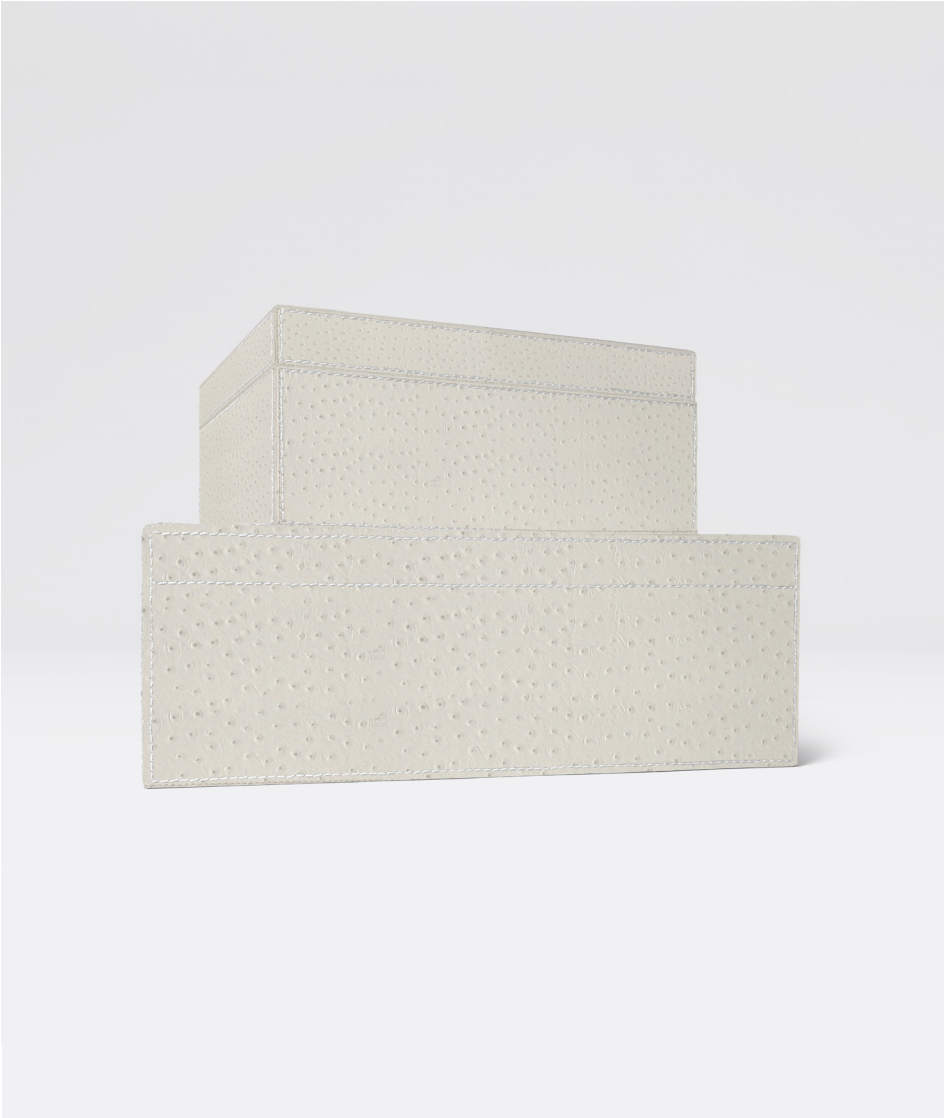

ZSA ZSA BOX SET

Cream ostrich leather boxes.

MATERIAL

Full-Grain Leather*

DIMENSIONS

A. 9"L x 7"W x 4"H

B. 13"L x 10"W x 5"H

SOLD AS

Set of 2

INTERIOR DETAIL

Oatmeal Chambray

**Natural variations in this material may occur.*

FINISH

Cream Ostrich