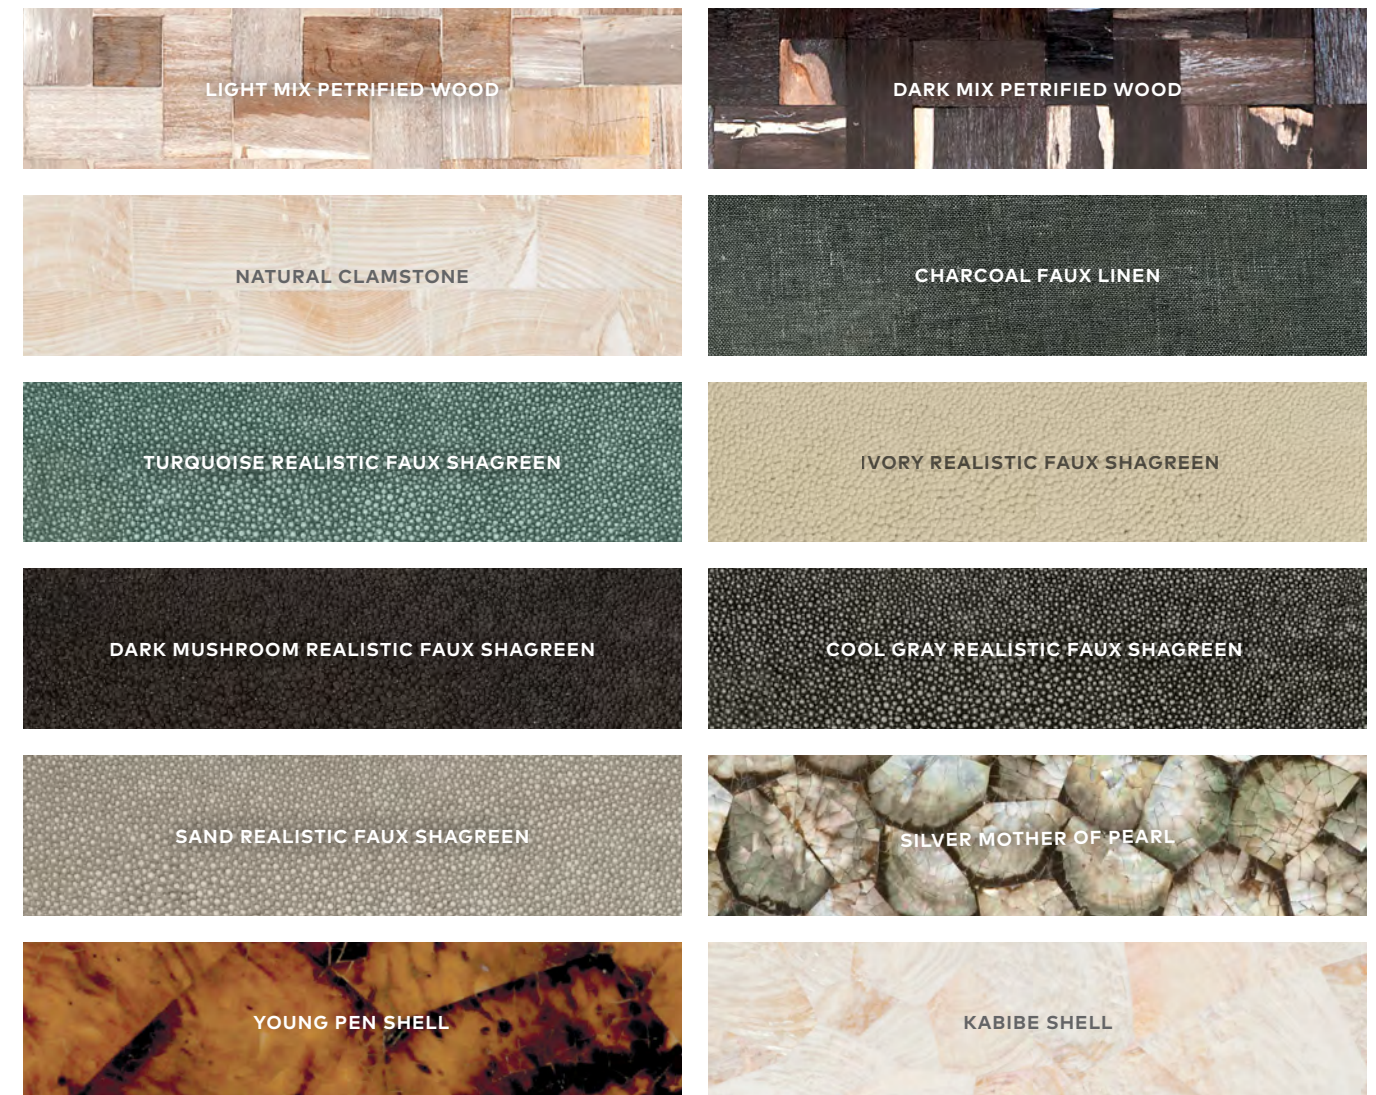

** Benjamin 60" Console not available in Turquoise Realistic Faux Shagreen, Young Pen Shell, and Kabibe Shell.

*** Benjamin Game Table not available in Young Pen Shell.

2. SELECT YOUR FRAME COLOR

3. SELECT YOUR TOP

1. CHOOSE YOUR BASE FINISH

AGED BRASS

AGED SILVER

2. SELECT YOUR TOP

CHARCOAL FAUX LINEN

TURQUOISE REALISTIC FAUX SHAGREEN

IVORY REALISTIC FAUX SHAGREEN

DARK MUSHROOM REALISTIC FAUX SHAGREEN

OFF-WHITE VINTAGE FAUX SHAGREEN

SEAL VINTAGE FAUX SHAGREEN

NATURAL CLAMSTONE

OLIVE ASH VENEER

WALNUT VENEER

TORO BLACK MARBLE