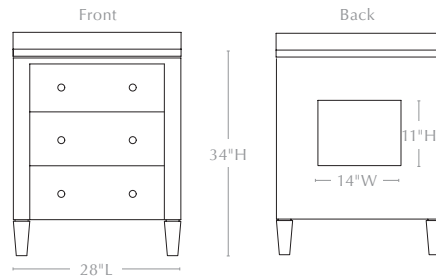

Base w/ Countertop: 28"L x 22"W x 34"H

Base Only: 28"L x 22"W x 33"H

Back Opening: 14"W x 11"H

of Drawers: 3

Drawer Heights: 8"H/9"H/9"H

of Knobs: 6

36" SINGLE VANITY

Base w/ Countertop: 36"L x 24"W x 34"H

Base Only: 36"L x 24"W x 33"H

Back Opening: 14"W x 11"H

of Drawers: 3

Drawer Heights: 8"H/9"H/9"H

of Knobs: 6

48" SINGLE VANITY

Base w/ Countertop: 48"L x 24"W x 34"H

Base Only: 48"L x 24"W x 33"H

Back Opening: 14"W x 11"H

of Drawers: 3

Drawer Heights: 8"H/9"H/9"H

of Knobs: 6

60" DOUBLE VANITY

Base w/ Countertop: 60"L x 24"W x 34"H

Base Only: 60"L x 24"W x 33"H

Back Openings: 14"W x 11"H

of Drawers: 6

Drawer Heights: 8"H/9"H/9"H

of Knobs: 12

72" DOUBLE VANITY

Base w/ Countertop: 72"L x 24"W x 34"H

Base Only: 72"L x 24"W x 33"H

Back Openings: 14"W x 11"H

of Drawers: 6