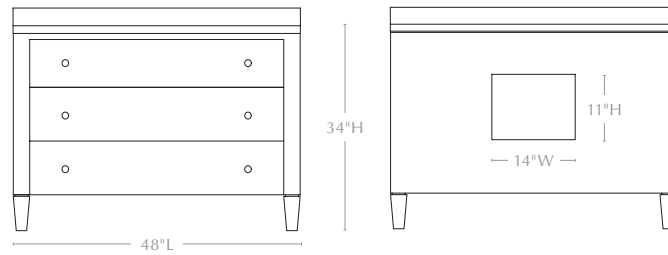

Base w/ Countertop: 28"L x 22"W x 34"H

Base Only: 28"L x 22"W x 33"H

Back Opening: 14"W x 11"H

of Drawers: 3

Drawer Heights: 8"H/9"H/9"H

of Knobs: 6

36" SINGLE VANITY

Base w/ Countertop: 36"L x 24"W x 34"H

Base Only: 36"L x 24"W x 33"H

Back Opening: 14"W x 11"H

of Drawers: 3

Drawer Heights: 8"H/9"H/9"H

of Knobs: 6

48" SINGLE VANITY

Base w/ Countertop: 48"L x 24"W x 34"H

Base Only: 48"L x 24"W x 33"H

Back Opening: 14"W x 11"H

of Drawers: 3

Drawer Heights: 8"H/9"H/9"H

of Knobs: 6

60" DOUBLE VANITY

Base w/ Countertop: 60"L x 24"W x 34"H

Base Only: 60"L x 24"W x 33"H

Back Openings: 14"W x 11"H