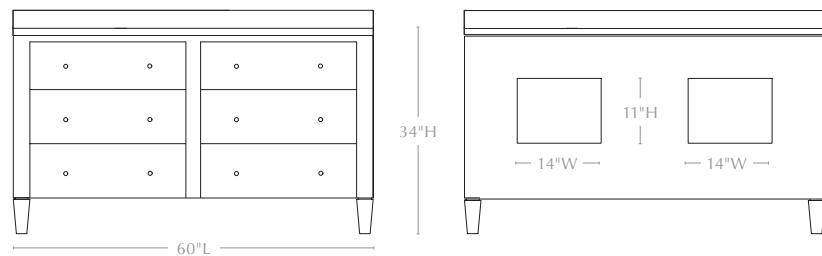

Base w/ Countertop: 28"L x 22"W x 34"H

Base Only: 28"L x 22"W x 33"H

Back Opening: 14"W x 11"H

of Drawers: 3

Drawer Heights: 8"H/9"H/9"H

of Knobs: 6

36" SINGLE VANITY

Base w/ Countertop: 36"L x 24"W x 34"H

Base Only: 36"L x 24"W x 33"H

Back Opening: 14"W x 11"H

of Drawers: 3

Drawer Heights: 8"H/9"H/9"H

of Knobs: 6

48" SINGLE VANITY

Base w/ Countertop: 48"L x 24"W x 34"H

Base Only: 48"L x 24"W x 33"H

Back Opening: 14"W x 11"H

of Drawers: 3

Drawer Heights: 8"H/9"H/9"H

of Knobs: 6

60" DOUBLE VANITY

Base w/ Countertop: 60"L x 24"W x 34"H

Base Only: 60"L x 24"W x 33"H

Back Openings: 14"W x 11"H

of Drawers: 6

Drawer Heights: 8"H/9"H/9"H

of Knobs: 12

72" DOUBLE VANITY

Base w/ Countertop: 72"L x 24"W x 34"H

Base Only: 72"L x 24"W x 33"H

Back Openings: 14"W x 11"H

of Drawers: 6