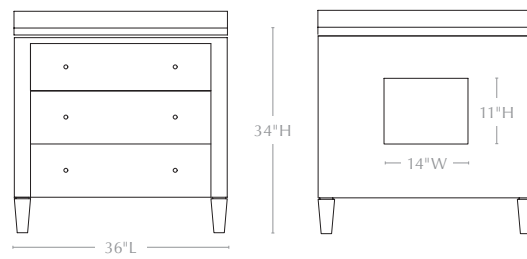

Base w/ Countertop: 28"L x 22"W x 34"H

Base Only: 28"L x 22"W x 33"H

Back Opening: 14"W x 11"H

of Drawers: 3

Drawer Heights: 8"H/9"H/9"H

of Knobs: 6

36" SINGLE VANITY

Base w/ Countertop: 36"L x 24"W x 34"H

Base Only: 36"L x 24"W x 33"H

Back Opening: 14"W x 11"H

of Drawers: 3

Drawer Heights: 8"H/9"H/9"H

of Knobs: 6

48" SINGLE VANITY

Base w/ Countertop: 48"L x 24"W x 34"H

Base Only: 48"L x 24"W x 33"H

Back Opening: 14"W x 11"H

of Drawers: 3

Drawer Heights: 8"H/9"H/9"H

of Knobs: 6

60" DOUBLE VANITY

Base w/ Countertop: 60"L x 24"W x 34"H

Base Only: 60"L x 24"W x 33"H

Back Openings: 14"W x 11"H

of Drawers: 6

Drawer Heights: 8"H/9"H/9"H

of Knobs: 12

72" DOUBLE VANITY

Base w/ Countertop: 72"L x 24"W x 34"H

Base Only: 72"L x 24"W x 33"H

Back Openings: 14"W x 11"H

of Drawers: 6