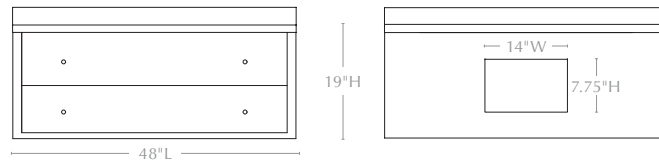

Base Only: 28"L x 22"W x 18"H

Back Opening: 14"W x 7.75"H

of Drawers: 2

Drawer Heights: 8"H/9"H

of Knobs: 4

36" SINGLE VANITY

Base w/ Countertop: 36"L x 24"W x 19"H

Base Only: 36"L x 24"W x 18"H

Back Opening: 14"W x 7.75"H

of Drawers: 2

Drawer Heights: 8"H/9"H

of Knobs: 4

48" SINGLE VANITY

Base w/ Countertop: 48"L x 24"W x 19"H

Base Only: 48"L x 24"W x 18"H

Back Opening: 14"W x 7.75"H

of Drawers: 2

Drawer Heights: 8"H/9"H

of Knobs: 4

60" DOUBLE VANITY

Base w/ Countertop: 60"L x 24"W x 19"H

Base Only: 60"L x 24"W x 18"H

Back Openings: 14"W x 7.75"H

of Drawers: 4