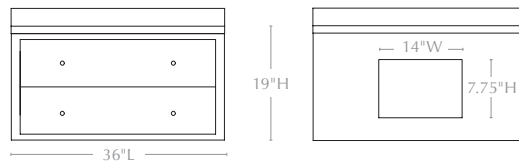

Antiqued
Nickel

Nickel

Polished Brass

Drawer Closing Mechanism: Soft-Close

MADE GOODS

Sizes & Dimensions:

28" POWDER ROOM VANITY

Base w/ Countertop: 28"L x 22"W x 19"H

Base Only: 28"L x 22"W x 18"H

Back Opening: 14"W x 7.75"H

of Drawers: 2

Drawer Heights: 8"H/9"H

of Knobs: 4

36" SINGLE VANITY

Base w/ Countertop: 36"L x 24"W x 19"H

Base Only: 36"L x 24"W x 18"H

Back Opening: 14"W x 7.75"H

of Drawers: 2

Drawer Heights: 8"H/9"H

of Knobs: 4

48" SINGLE VANITY

Base w/ Countertop: 48"L x 24"W x 19"H

Base Only: 48"L x 24"W x 18"H

Back Opening: 14"W x 7.75"H

of Drawers: 2

Drawer Heights: 8"H/9"H

of Knobs: 4

60" DOUBLE VANITY

Base w/ Countertop: 60"L x 24"W x 19"H

Base Only: 60"L x 24"W x 18"H

Back Openings: 14"W x 7.75"H

of Drawers: 4