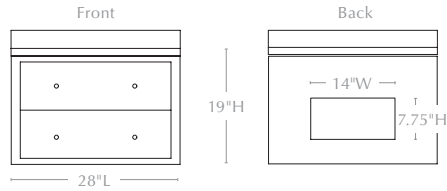

Antiqued
Nickel

Nickel

Polished Brass

Drawer Closing Mechanism: Soft-Close

MADE GOODS

Sizes & Dimensions:

28" POWDER ROOM VANITY

Base w/ Countertop: 28"L x 22"W x 19"H

Base Only: 28"L x 22"W x 18"H

Back Opening: 14"W x 7.75"H

of Drawers: 2

Drawer Heights: 8"H/9"H

of Knobs: 4

36" SINGLE VANITY

Base w/ Countertop: 36"L x 24"W x 19"H

Base Only: 36"L x 24"W x 18"H

Back Opening: 14"W x 7.75"H

of Drawers: 2

Drawer Heights: 8"H/9"H

of Knobs: 4

48" SINGLE VANITY

Base w/ Countertop: 48"L x 24"W x 19"H

Base Only: 48"L x 24"W x 18"H

Back Opening: 14"W x 7.75"H

of Drawers: 2

Drawer Heights: 8"H/9"H

of Knobs: 4

60" DOUBLE VANITY

Base w/ Countertop: 60"L x 24"W x 19"H

Base Only: 60"L x 24"W x 18"H

Back Openings: 14"W x 7.75"H

of Drawers: 4