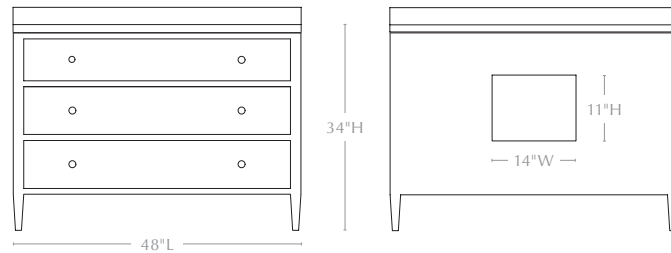

MADE GOODS

Sizes & Dimensions:

28" POWDER ROOM VANITY

Base w/ Countertop: 28"L x 22"W x 34"H

Base Only: 28"L x 22"W x 33"H

Back Opening: 14"W x 11"H

of Drawers: 3

Drawer Heights: 7"H/8"H/8"H

of Knobs: 6

36" SINGLE VANITY

Base w/ Countertop: 36"L x 24"W x 34"H

Base Only: 36"L x 24"W x 33"H

Back Opening: 14"W x 11"H

of Drawers: 3

Drawer Heights: 7"H/8"H/8"H

of Knobs: 6

48" SINGLE VANITY

Base w/ Countertop: 48"L x 24"W x 34"H

Base Only: 48"L x 24"W x 33"H

Back Opening: 14"W x 11"H

of Drawers: 3

Drawer Heights: 7"H/8"H/8"H

of Knobs: 6

60" DOUBLE VANITY

Base w/ Countertop: 60"L x 24"W x 34"H

Base Only: 60"L x 24"W x 33"H

Back Openings: 14"W x 11"H

of Drawers: 6

Drawer Heights: 7"H/8"H/8"H

of Knobs: 12

72" DOUBLE VANITY

Base w/ Countertop: 72"L x 24"W x 34"H