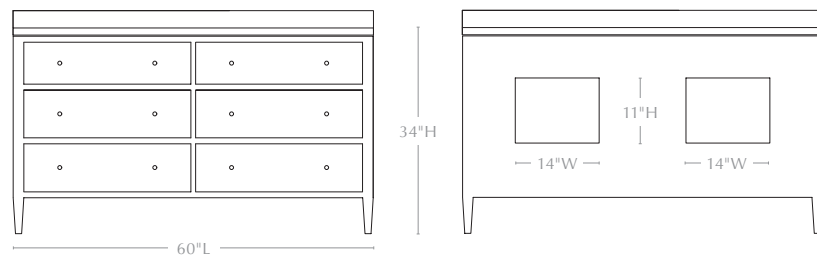

MADE GOODS

Sizes & Dimensions:

28" POWDER ROOM VANITY

Base w/ Countertop: 28"L x 22"W x 34"H

Base Only: 28"L x 22"W x 33"H

Back Opening: 14"W x 11"H

of Drawers: 3

Drawer Heights: 7"H/8"H/8"H

48" SINGLE VANITY

Base w/ Countertop: 48"L x 24"W x 34"H

Base Only: 48"L x 24"W x 33"H

Back Opening: 14"W x 11"H

of Drawers: 3

Drawer Heights: 7"H/8"H/8"H

of Knobs: 6

60" DOUBLE VANITY

Base w/ Countertop: 60"L x 24"W x 34"H

Base Only: 60"L x 24"W x 33"H

Back Openings: 14"W x 11"H

of Drawers: 6

Drawer Heights: 7"H/8"H/8"H

of Knobs: 12

72" DOUBLE VANITY

Base w/ Countertop: 72"L x 24"W x 34"H

Base Only: 72"L x 24"W x 33"H

Back Openings: 14"W x 11"H

of Drawers: 6

Drawer Heights: 7"H/8"H/8"H

of Knobs: 12