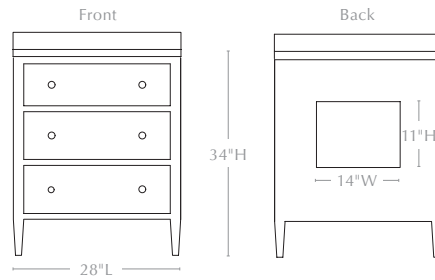

MADE GOODS

Sizes & Dimensions:

28" POWDER ROOM VANITY

Base w/ Countertop: 28"L x 22"W x 34"H

Base Only: 28"L x 22"W x 33"H

Back Opening: 14"W x 11"H

of Drawers: 3

Drawer Heights: 7"H/8"H/8"H

of Knobs: 6

36" SINGLE VANITY

Base w/ Countertop: 36"L x 24"W x 34"H

Base Only: 36"L x 24"W x 33"H

Back Opening: 14"W x 11"H

of Drawers: 3

Drawer Heights: 7"H/8"H/8"H

of Knobs: 6

48" SINGLE VANITY

Base w/ Countertop: 48"L x 24"W x 34"H

Base Only: 48"L x 24"W x 33"H

Back Opening: 14"W x 11"H

of Drawers: 3

Drawer Heights: 7"H/8"H/8"H

of Knobs: 6

60" DOUBLE VANITY

Base w/ Countertop: 60"L x 24"W x 34"H

Base Only: 60"L x 24"W x 33"H

Back Openings: 14"W x 11"H

of Drawers: 6

Drawer Heights: 7"H/8"H/8"H

of Knobs: 12

72" DOUBLE VANITY

Base w/ Countertop: 72"L x 24"W x 34"H