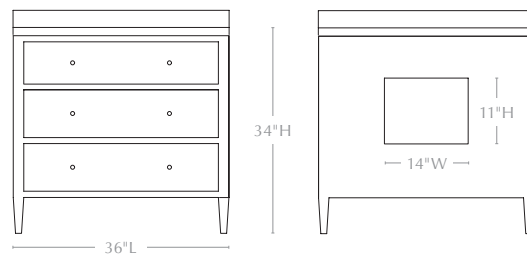

MADE GOODS

Sizes & Dimensions:

28" POWDER ROOM VANITY

Base w/ Countertop: 28"L x 22"W x 34"H

Base Only: 28"L x 22"W x 33"H

Back Opening: 14"W x 11"H

of Drawers: 3

Drawer Heights: 7"H/8"H/8"H

of Knobs: 6

36" SINGLE VANITY

Base w/ Countertop: 36"L x 24"W x 34"H

Base Only: 36"L x 24"W x 33"H

Back Opening: 14"W x 11"H

of Drawers: 3

Drawer Heights: 7"H/8"H/8"H

of Knobs: 6

48" SINGLE VANITY

Base w/ Countertop: 48"L x 24"W x 34"H

Base Only: 48"L x 24"W x 33"H

Back Opening: 14"W x 11"H

of Drawers: 3

Drawer Heights: 7"H/8"H/8"H

of Knobs: 6

60" DOUBLE VANITY

Base w/ Countertop: 60"L x 24"W x 34"H

Base Only: 60"L x 24"W x 33"H

Back Openings: 14"W x 11"H

of Drawers: 6

Drawer Heights: 7"H/8"H/8"H

of Knobs: 12

72" DOUBLE VANITY

Base w/ Countertop: 72"L x 24"W x 34"H