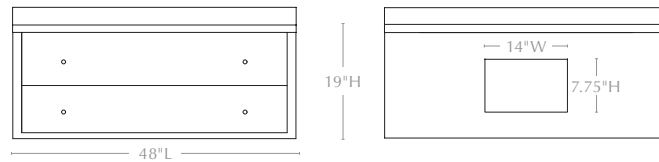

48" SINGLE VANITY

Base w/ Countertop: 48"L x 24"W x 19"H

Base Only: 48"L x 24"W x 18"H

Back Opening: 14"W x 7.75"H

# of Drawers: 2

Drawer Heights: 8"H/9"H

# of Knobs: 4