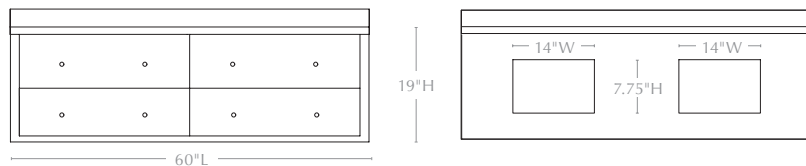

60" DOUBLE VANITY

Base w/ Countertop: 60"L x 24"W x 19"H

Base Only: 60"L x 24"W x 18"H

Back Openings: 14"W x 7.75"H

# of Drawers: 4

Drawer Heights: 8"H/9"H

# of Knobs: 8