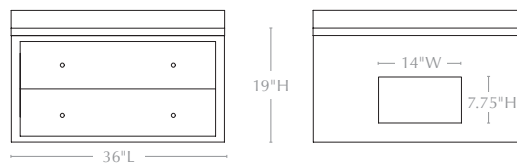

### 36" SINGLE VANITY

Base w/ Countertop: 36"L x 24"W x 19"H

Base Only: 36"L x 24"W x 18"H

Back Opening: 14"W x 7.75"H

### 48" SINGLE VANITY

Base w/ Countertop: 48"L x 24"W x 19"H

Base Only: 48"L x 24"W x 18"H

Back Opening: 14"W x 7.75"H

### 60" DOUBLE VANITY

Base w/ Countertop: 60"L x 24"W x 19"H

Base Only: 60"L x 24"W x 18"H

Back Openings: 14"W x 7.75"H

### 72" DOUBLE VANITY

Base w/ Countertop: 72"L x 24"W x 19"H

Base Only: 72"L x 24"W x 18"H

Back Openings: 14"W x 7.75"H