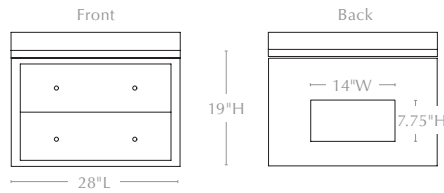

MADE GOODS

Sizes & Dimensions:

28" POWDER ROOM VANITY

Base w/ Countertop: 28"L x 22"W x 19"H

Base Only: 28"L x 22"W x 18"H

Back Opening: 14"W x 7.75"H

# of Drawers: 2

Drawer Heights: 8"H/9"H

# of Knobs: 4