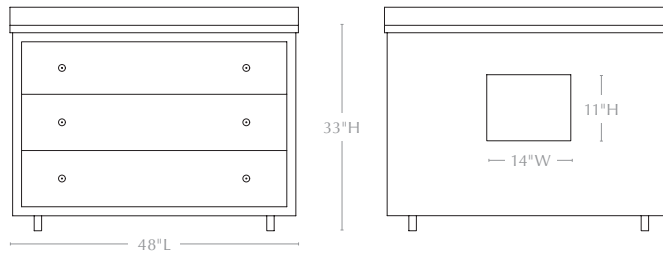

### Sizes & Dimensions:

#### 28" POWDER ROOM VANITY

Base w/ Countertop: 28"Lx22"Wx34"H  
 Base Only: 27.25"L x 21.75"W x 33"H  
 Back Opening: 14"Wx11"H  
 # of Drawers: 3  
 Drawer Heights: 8.75"H/9.25"H/9.25"H  
 # of Knobs: 6

#### 36" SINGLE VANITY

Base w/ Countertop: 36"Lx24"Wx34"H  
 Base Only: 35.25"L x 23.75"W x 33"H  
 Back Opening: 14"W x 11"H  
 # of Drawers: 3  
 Drawer Heights: 8.75"H/9.25"H/9.25"H  
 # of Knobs: 6

#### 60" DOUBLE VANITY

Base w/ Countertop: 60"Lx24"Wx34"H  
 Base Only: 59.25"L x 23.75"W x 33"H  
 Back Openings: 14"W x 11"H  
 # of Drawers: 6  
 Drawer Heights: 8.75"H/9.25"H/9.25"H  
 # of Knobs: 12