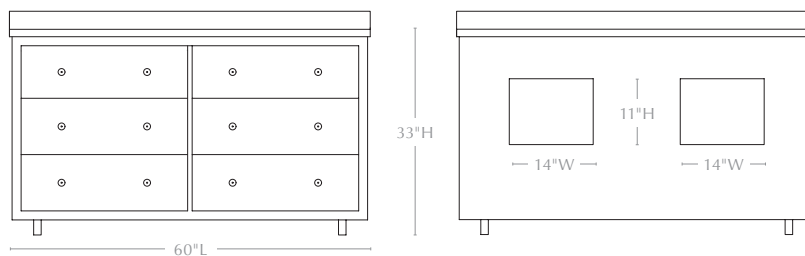

### Sizes & Dimensions:

#### 36" SINGLE VANITY

Base w/ Countertop: 36"Lx24"Wx34"H  
 Base Only: 35.25"L x 23.75"W x 33"H  
 Back Opening: 14"W x 11"H  
 # of Drawers: 3  
 Drawer Heights: 8.75"H/9.25"H/9.25"H  
 # of Knobs: 6

#### 48" SINGLE VANITY

Base w/ Countertop: 48"Lx24"Wx34"H  
 Base Only: 47.25"L x 23.75"W x 33"H  
 Back Opening: 14"Wx11"H  
 # of Drawers: 3  
 Drawer Heights: 8.75"H/9.25"H/9.25"H  
 # of Knobs: 6

#### 60" DOUBLE VANITY

Base w/ Countertop: 60"Lx24"Wx34"H  
 Base Only: 59.25"L x 23.75"W x 33"H  
 Back Openings: 14"W x 11"H  
 # of Drawers: 6  
 Drawer Heights: 8.75"H/9.25"H/9.25"H  
 # of Knobs: 12