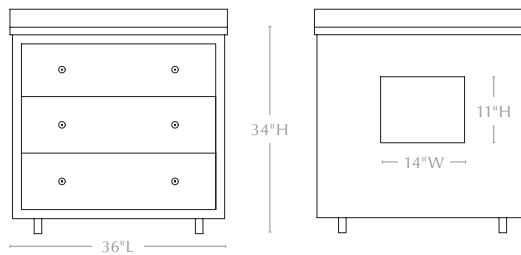

### Sizes & Dimensions:

#### 28" POWDER ROOM VANITY

Base w/ Countertop: 28"Lx22"Wx34"H  
 Base Only: 27.25"L x 21.75"W x 33"H  
 Back Opening: 14"Wx11"H  
 # of Drawers: 3  
 Drawer Heights: 8.75"H/9.25"H/9.25"H  
 # of Knobs: 6

#### 36" SINGLE VANITY

Base w/ Countertop: 36"Lx24"Wx34"H  
 Base Only: 35.25"L x 23.75"W x 33"H  
 Back Opening: 14"W x 11"H  
 # of Drawers: 3  
 Drawer Heights: 8.75"H/9.25"H/9.25"H  
 # of Knobs: 6