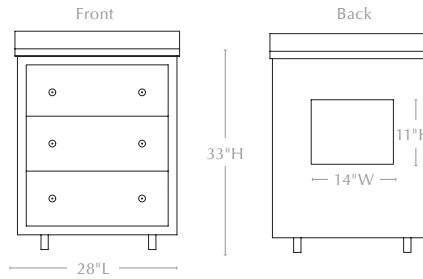

MADE GOODS

Sizes & Dimensions:

28" POWDER ROOM VANITY

Base w/ Countertop: 28"Lx22"Wx34"H
Base Only: 27.25"L x 21.75"W x 33"H
Back Opening: 14"Wx11"H
# of Drawers: 3
Drawer Heights: 8.75"H/9.25"H/9.25"H
# of Knobs: 6