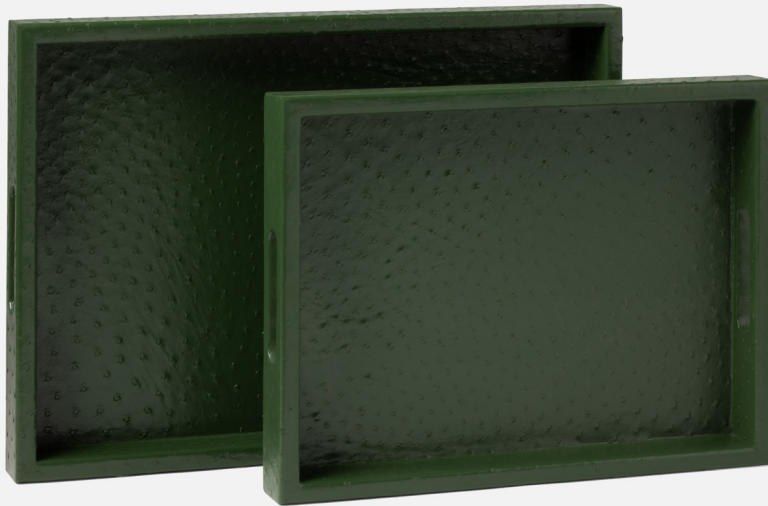

AISLING

The exotic finish of faux ostrich puts an elegant spin on a pair of simple and sturdy rectangular trays with elongated handles.

MATERIAL

Faux Ostrich

DIMENSIONS

A. 16"L x 12"W x 2"H

B. 20"L x 14"W x 2"H

SOLD AS

Set of 2

WEIGHT

A. 3 lbs

B. 4 lbs

FINISH

Designer White

Moss