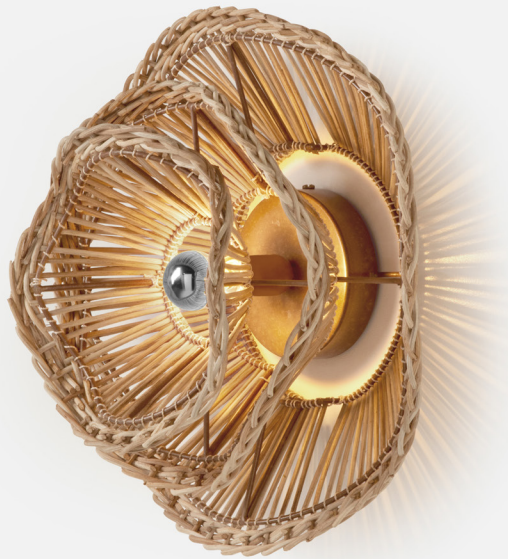

ALONDRA SCONCE

Our beloved Alondra chandelier, reinterpreted as a radiant sconce. In an abstract shape inspired by flowers, three layers of rattan with densely braided edges coaxed into waves provide a soft diffused light.

Vertically

NUMBER OF BULBS

1

BULB TYPE

Type A, 40 Watt max.

UL/CUL CERTIFIED

Yes

CORD COLOR

Clear

CORD LENGTH

12"

WEIGHT

4.41lbs

DAMP LOCATION APPROVED

Yes

FINISHES

Natural

Dark Charcoal

White

Hunter Green