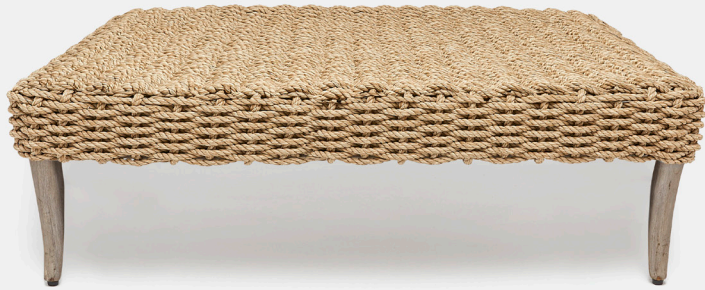

**OUTDOOR
APPROVED**

ARLA COFFEE TABLE

The top is woven from our twisted faux rope; curved teak legs are a refined addition.

NOT SUITABLE FOR FREEZING TEMPERATURES

MATERIAL

Twisted Faux Rope*

DIMENSIONS

52"L x 30"W x 17"H

This item is handcrafted and may show slight variation in size from one piece to another.

**Not suitable for freezing temperatures*

FINISH

Natural