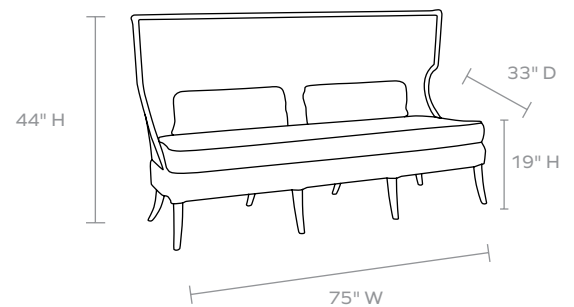

MATERIAL

Twisted Faux Rope*

DIMENSIONS

Overall: 75"W x 33"D x 44"H

Seat Depth: 25"

Seat Height: 19"

Seat Height (without cushion): 15"

Cushion height may vary from 1/2 to 1 inch

This item is handcrafted and may show slight variation in size from one piece to another.

FINISH

Natural

FABRIC WIDTH	FABRIC REPEAT						
	Plain < 1"	1" - 6"	7" - 14"	15" - 20"	21" - 27"	28" - 36"	Full Width Centered
54"	0%	15%	30%	35%	40%	45%	100%