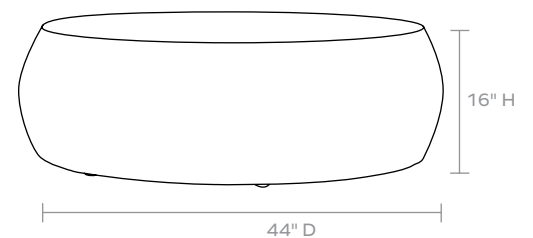

**MATERIAL**

Faux Wicker

**DIMENSIONS**

A. 28"D x 16"H

B. 36"D x 16"H

C. 44"D x 16"H

**WEIGHT**

A. 15 lbs

B. 32 lbs

C. 47.25 lbs

*This item is handcrafted and may show slight variation in size from one piece to another.*

**FINISH**

Natural