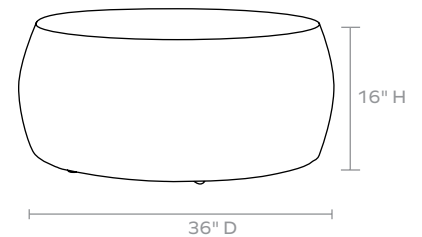

**MATERIAL**

Faux Wicker

**DIMENSIONS**

A. 28"D x 16"H

B. 36"D x 16"H

C. 44"D x 16"H

**WEIGHT**

A. 15 lbs

B. 32 lbs

C. 47.25 lbs

*This item is handcrafted and may show slight variation in size from one piece to another.*

**FINISH**

Natural