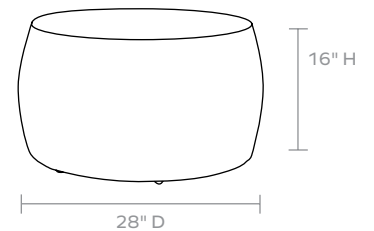

**MATERIAL**

Faux Wicker

**DIMENSIONS**

A. 28"D x 16"H

B. 36"D x 16"H

C. 44"D x 16"H

**WEIGHT**

A. 15 lbs

B. 32 lbs

C. 47.25 lbs

*This item is handcrafted and may show slight variation in size from one piece to another.*

**FINISH**

Natural