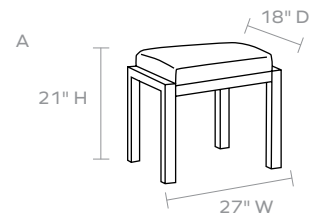

FABRIC WIDTH	FABRIC REPEAT						
54"	Plain < 1"	1" - 6"	7" - 14"	15" - 20"	21" - 27"	28" - 36"	Full Width Centered
	0%	15%	30%	35%	40%	45%	100%