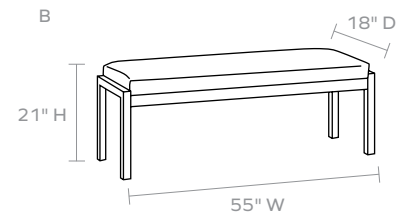

FABRIC WIDTH	FABRIC REPEAT						
54"	Plain < 1"	1" - 6"	7" - 14"	15" - 20"	21" - 27"	28" - 36"	Full Width Centered
	0%	15%	30%	35%	40%	45%	100%