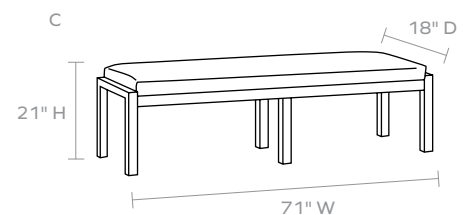

FABRIC WIDTH	FABRIC REPEAT						
54"	Plain < 1"	1" - 6"	7" - 14"	15" - 20"	21" - 27"	28" - 36"	Full Width Centered
	0%	15%	30%	35%	40%	45%	100%