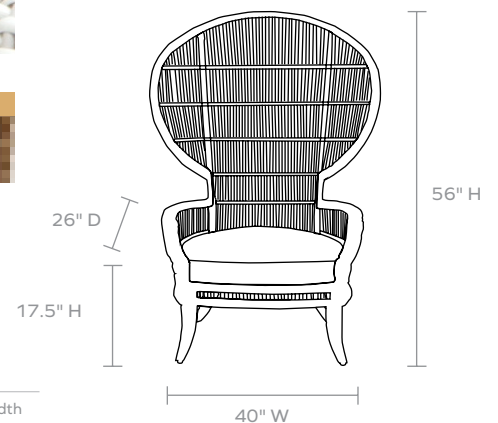

NOT SUITABLE FOR FREEZING TEMPERATURES

MATERIAL

Faux Rattan

DIMENSIONS

40"W x 26"D x 56"H

Arm Height: 23"

Seat Depth: 24"

Seat Height: 17.5"

Solid: Requires 2.5 Yards

Pattern: Yardage amount may vary depending on pattern orientation and pattern repeat. Please call for quote.

WEIGHT

28 lbs

This item is handcrafted and may show slight variation in size from one piece to another.

FINISHES & MATERIALS

Brown Faux Rattan/Light Teak

White Faux Rattan/Light Teak

White Faux Rattan/Dark Teak

Natural Faux Rattan/Light Teak

FABRIC WIDTH

FABRIC REPEAT

FABRIC WIDTH	Plain < 1"	1" - 6"	7" - 14"	15" - 20"	21" - 27"	28" - 36"	Full Width Centered
54"	0%	15%	30%	35%	40%	45%	100%