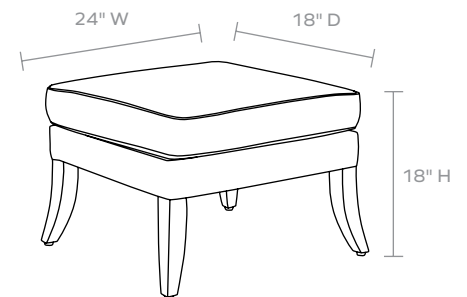

**DIMENSIONS**

24"W x 18"D x 18"H

Overall Height: 18"

Height (without cushion): 13"

Seat Depth: 18"

*Cushion height may vary from 1/2 to 1 inch*

**UPHOLSTERY INFORMATION**

Types of Fabric: Can be upholstered with our outdoor fabric options or COM/COL.

**FINISHES & MATERIALS**

Brown Faux Rattan/Light Teak

White Faux Rattan/Light Teak

White Faux Rattan/Dark Teak

FABRIC WIDTH	FABRIC REPEAT						
	Plain < 1"	1" - 6"	7" - 14"	15" - 20"	21" - 27"	28" - 36"	Full Width Centered
54"	0%	15%	30%	35%	40%	45%	100%