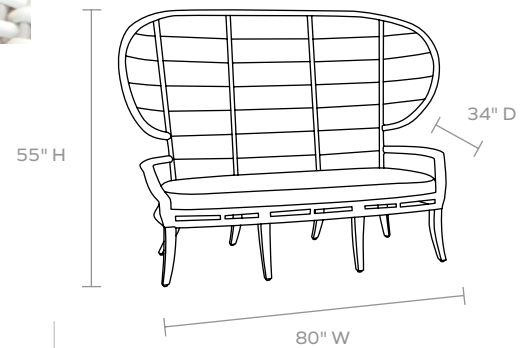

FINISHES & MATERIALS

Brown Faux Rattan/Light Teak

White Faux Rattan/Light Teak

White Faux Rattan/Dark Teak

FABRIC WIDTH

FABRIC REPEAT

FABRIC WIDTH	Plain < 1"	1" - 6"	7" - 14"	15" - 20"	21" - 27"	28" - 36"	Full Width Centered
54"	0%	15%	30%	35%	40%	45%	100%