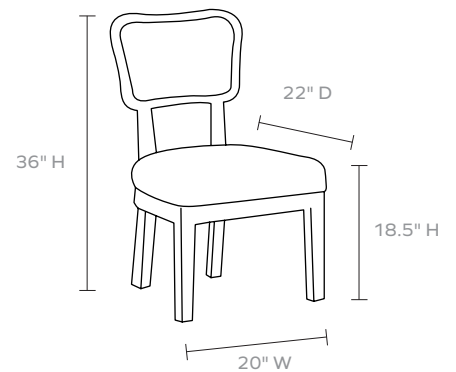

MATERIAL

Acrylic

DIMENSIONS

20"W x 22"D x 36"H

Seat Depth: 18"

Seat Height: 18.5"

Cushion height may vary from 1/2 to 1 inch

UPHOLSTERY INFORMATION

WEIGHT

24 lbs

This item is handcrafted and may show slight variation in size from one piece to another.

FINISH

Clear

FABRIC WIDTH	FABRIC REPEAT						
	Plain < 1"	1" - 6"	7" - 14"	15" - 20"	21" - 27"	28" - 36"	Full Width Centered
54"	0%	15%	30%	35%	40%	45%	100%