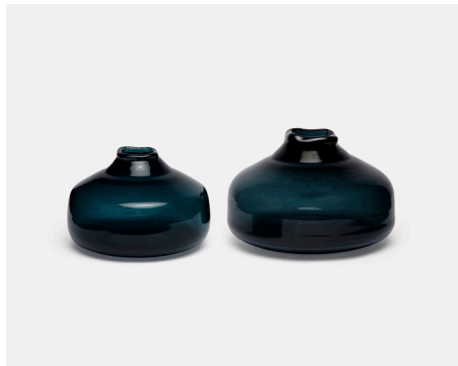

OUTDOOR
APPROVED

ANDREK

Organically shaped resin vessels in a rich Dark Plum or Dark Teal hue.

MATERIAL

Glass

DIMENSIONS

A. 9.5"Dia x 7"H

B. 13"Dia x 8"H

SOLD AS

Set of 2

FINISHES

Midnight