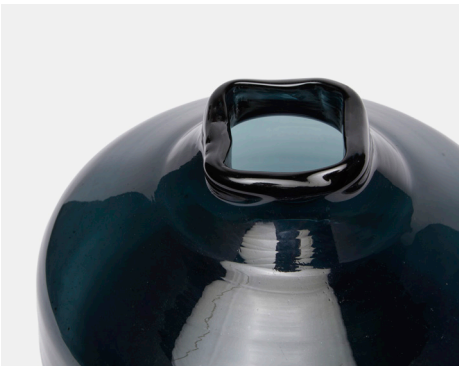

OUTDOOR
APPROVED

ANDREK

Organically shaped resin vessels in a rich Dark Plum or Dark Teal hue.

MATERIAL

Glass

DIMENSIONS

A. 9.5"Dia x 7"H

B. 13"Dia x 8"H

SOLD AS

Set of 2

FINISHES

Midnight