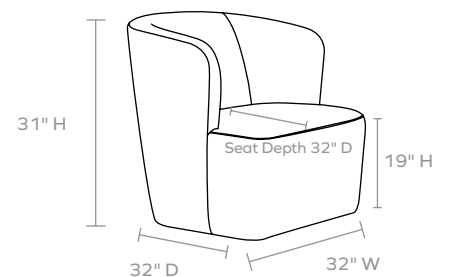

Overall: 32"W x 32"D x 31"H

Seat Depth: 22"

Seat Height: 16"

Arm Height: 29"

Cushion height may vary from 1/2 to 1 inch

WEIGHT

64 lbs

UPHOLSTERY INFORMATION

Types of Fabric: Can be upholstered with our outdoor fabric options or COM/COL.

COM YARDAGE REQUIREMENT

Solid: Requires 7 Yards

Pattern: Yardage amount may vary depending on pattern orientation and pattern repeat. Please call for quote.

This item is handcrafted and may show slight variation in size from one piece to another.

FINISH

Dark Gray

FABRIC WIDTH

FABRIC REPEAT

FABRIC WIDTH	Plain < 1"	1" - 6"	7" - 14"	15" - 20"	21" - 27"	28" - 36"	Full Width Centered
54"	0%	15%	30%	35%	40%	45%	100%