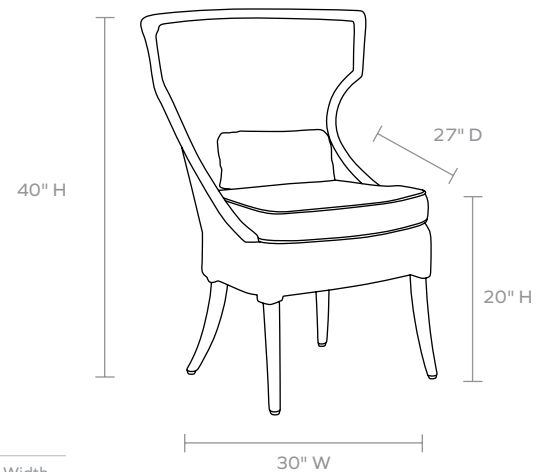

MATERIAL

Twisted Faux Rope*

DIMENSIONS

Overall: 30"W x 27"D x 40"H

Seat Depth: 19"

Seat Height: 20"

Seat Height (without cushion): 18"

Cushion height may vary from 1/2 to 1 inch

This item is handcrafted and may show slight variation in size from one piece to another.

**Not suitable for freezing temperatures*

FINISH

Natural

FABRIC WIDTH

FABRIC REPEAT

FABRIC WIDTH	Plain < 1"	1" - 6"	7" - 14"	15" - 20"	21" - 27"	28" - 36"	Full Width Centered
54"	0%	15%	30%	35%	40%	45%	100%