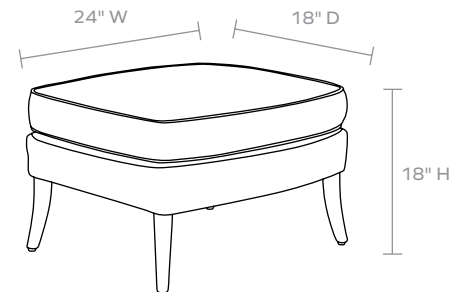

MATERIAL

Twisted Faux Rope*

DIMENSIONS

24"W x 18"D x 18"H

Overall Height: 18"

Height (without cushion): 13"

Seat Depth: 18"

Cushion height may vary from 1/2 to 1 inch

This item is handcrafted and may show slight variation in size from one piece to another.

**Not suitable for freezing temperatures*

FINISH

Natural

FABRIC WIDTH

FABRIC REPEAT

| FABRIC WIDTH | Plain < 1" | 1" - 6" | 7" - 14" | 15" - 20" | 21" - 27" | 28" - 36" | Full Width Centered |
|--------------|------------|---------|----------|-----------|-----------|-----------|---------------------|
| 54" | 0% | 15% | 30% | 35% | 40% | 45% | 100% |