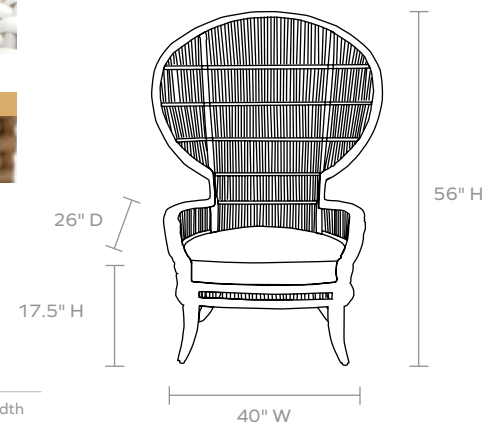

### DIMENSIONS

40"W x 26"D x 56"H

Arm Height: 23"

Seat Depth: 24"

Seat Height: 17.5"

Seat Height (without cushion): 13"

*Cushion height may vary from 1/2 to 1 inch*

### FABRIC WIDTH