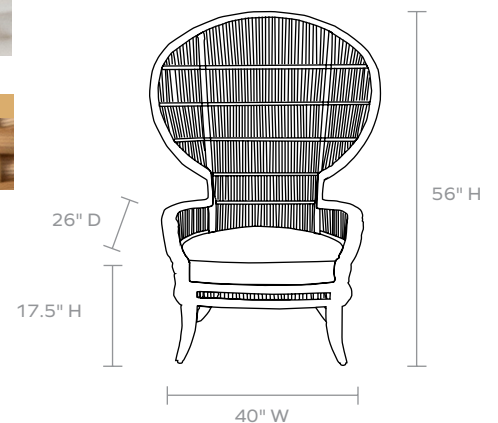

NOT SUITABLE FOR FREEZING TEMPERATURES

MATERIAL

Faux Rattan

DIMENSIONS

40"W x 26"D x 56"H

Arm Height: 22.80"

Seat Depth: 23.60"

Seat Height: 17.3"

Solid: Requires 2.5 Yards

Pattern: Yardage amount may vary depending on pattern orientation and pattern repeat. Please call for quote.

WEIGHT

28 lbs

This item is handcrafted and may show slight variation in size from one piece to another.

FINISHES & MATERIALS

Brown Faux Rattan/Light Teak

White Faux Rattan/Light Teak

White Faux Rattan/Dark Teak

Natural Faux Rattan/Light Teak

Vintage Gray Faux Rattan/Dark Teak

FABRIC WIDTH	FABRIC REPEAT						
	Plain < 1"	1" - 6"	7" - 14"	15" - 20"	21" - 27"	28" - 36"	Full Width Centered
54"	0%	15%	30%	35%	40%	45%	100%