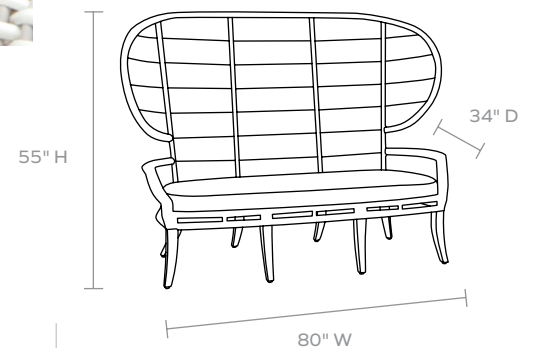

FABRIC WIDTH

FABRIC REPEAT

FABRIC WIDTH	Plain < 1"	1" - 6"	7" - 14"	15" - 20"	21" - 27"	28" - 36"	Full Width Centered
54"	0%	15%	30%	35%	40%	45%	100%