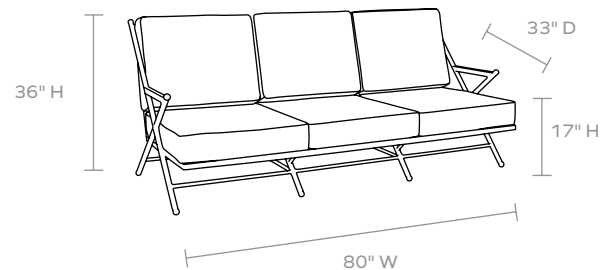

**OUTDOOR
APPROVED**

**BUILD IT
YOUR WAY**
EXPLORE OUR
FABRIC OPTIONS

BALTA SOFA

Classic and clean metal sofa. Cushion comes upholstered in our base fabric, Aelsek Ivory.

MATERIAL

Metal

DIMENSIONS

Overall: 80"W x 33"D x 36"H

Arm Height: 23"

Seat Depth: 30"

Seat Height: 17"

Seat Height (without cushion): 11"

Cushion height may vary from 1/2 to 1 inch

UPHOLSTERY INFORMATION

Types of Fabric: Can be upholstered with our outdoor fabric options or COM/COL.

COM YARDAGE REQUIREMENT

Solid: Requires 10 Yards

Pattern: Yardage amount may vary depending on pattern orientation and pattern repeat. Please call for quote.

This item is handcrafted and may show slight variation in size from one piece to another.

FINISH

Ash Gray

FABRIC WIDTH	FABRIC REPEAT						
	Plain < 1"	1" - 6"	7" - 14"	15" - 20"	21" - 27"	28" - 36"	Full Width Centered
54"	0%	15%	30%	35%	40%	45%	100%