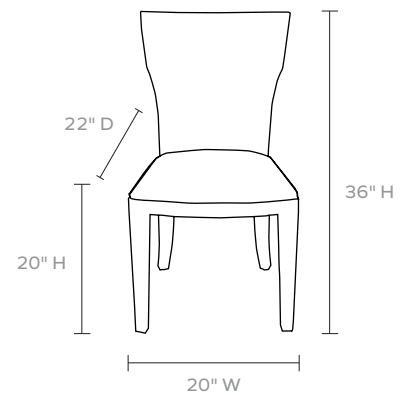

MATERIAL

Vintage Faux Shagreen

DIMENSIONS

20"W X 22"D X 36"H

Seat Depth: 17"

Seat Height: 20"

Cushion height may vary from 1/2 to 1 inch

UPHOLSTERY INFORMATION

WEIGHT

19 lbs

This item is handcrafted and may show slight variation in size from one piece to another.

FINISHES

Black

Castor Gray

French Gray

Pristine

Seal

FABRIC WIDTH	FABRIC REPEAT						
	Plain < 1"	1" - 6"	7" - 14"	15" - 20"	21" - 27"	28" - 36"	Full Width Centered
54"	0%	15%	30%	35%	40%	45%	100%